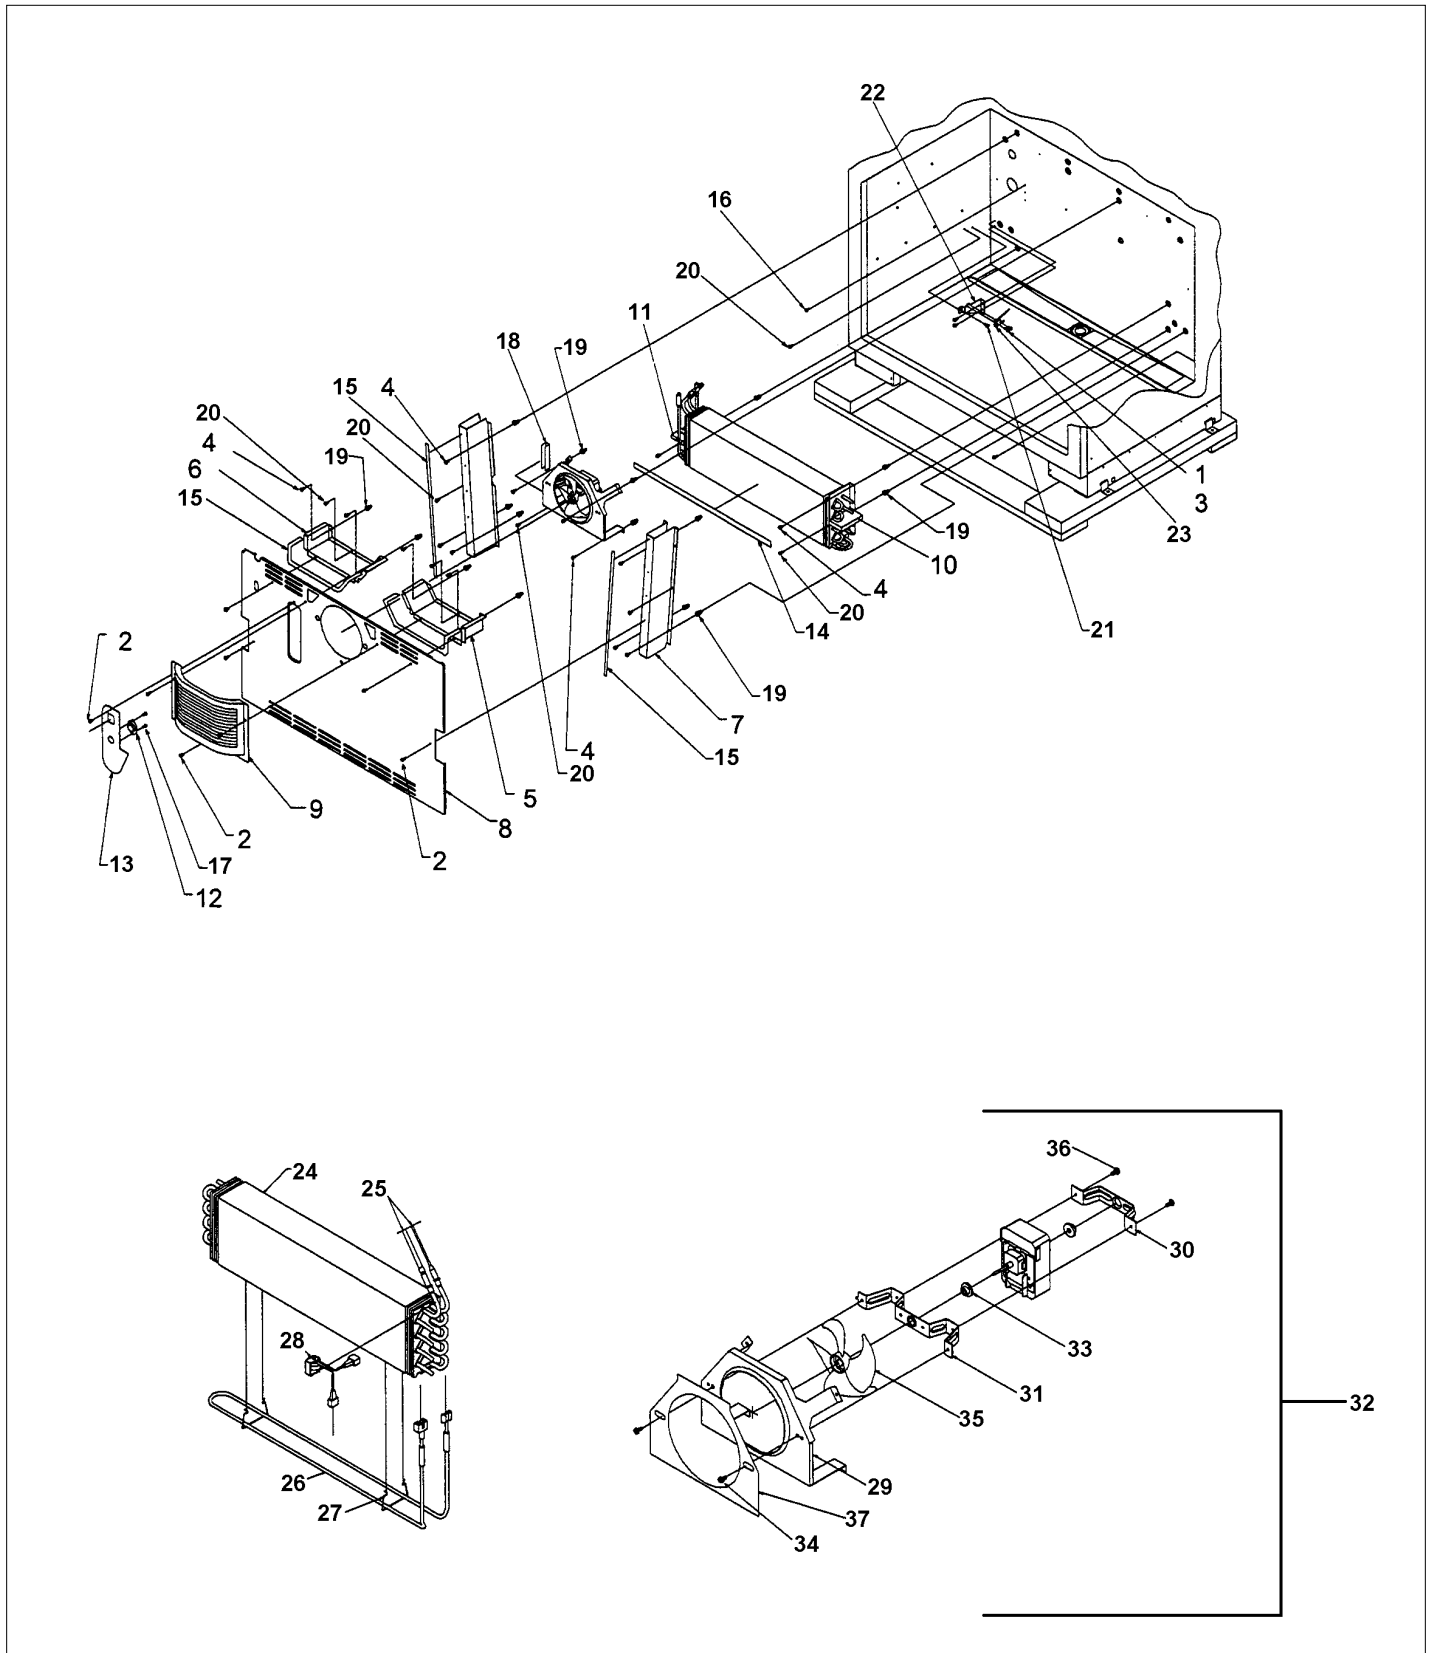

EVAPORATOR AREA

Item	Part No.	Name	Qty	Uom	NOTES
1	M0322202	TIE-WIRE	1	EA	
2	M0211018	SCREW-SM	1	EA	
3	M0213105	SCREW-SM	1	EA	
4	M0238616	SCREW, SMALL	1	EA	
5	K2097169	BRKT DIVIDER R	1	EA	
6	K2097168	BRKT DIVIDER L	1	EA	
7	K2097172	RETURN AIR CHANNEL	1	EA	
8	C9097158WH	COVER EVAP BM 36 *WH*	1	EA	
9	12063301	COVER-FZ FAN V12063301	1	EA	
10	12067201	BLOCK, RH EVAP	1	EA	Not available online / Call for pricing and availability
11	12067301	BLOCK-L EVAP V12067301	1	EA	
12	C8983701	THERMISTOR	1	EA	
13	V12089103	COVER, FZR. SWITCH	1	EA	Not available online / Call for pricing and availability
14	A3189348	GASKET-FOAM VA3189348	1	EA	
15	A3030335	GASKET VA3030335	1	EA	NO LONGER AVAILABLE
16	M0232903	SCREW-SE	1	EA	NO LONGER AVAILABLE
17	M0211014	SCREW-SM	1	EA	Not available online / Call for pricing and availability
18	A3189368	GASKET-FOAM VA3189368	1	EA	
19	M0581001	GROMMET-SCREW VM0581001	1	EA	
20	M0232929	SCREW-SE	1	EA	
21	M0224416	SCREW-SM	1	EA	
22	K2096589	BRACKET, SW MNT	1	EA	
23	003471-000	SWITCH SNAP-ACTION BM 36	1	EA	
24	PM910178	BOTTOM MOUNT EVAP	1	EA	
25	031006-000	HEAT EXCHANGER ASM BM 36	1	EA	
26	PJ910030	BOTTOM MOUNT EVAP HEATER	1	EA