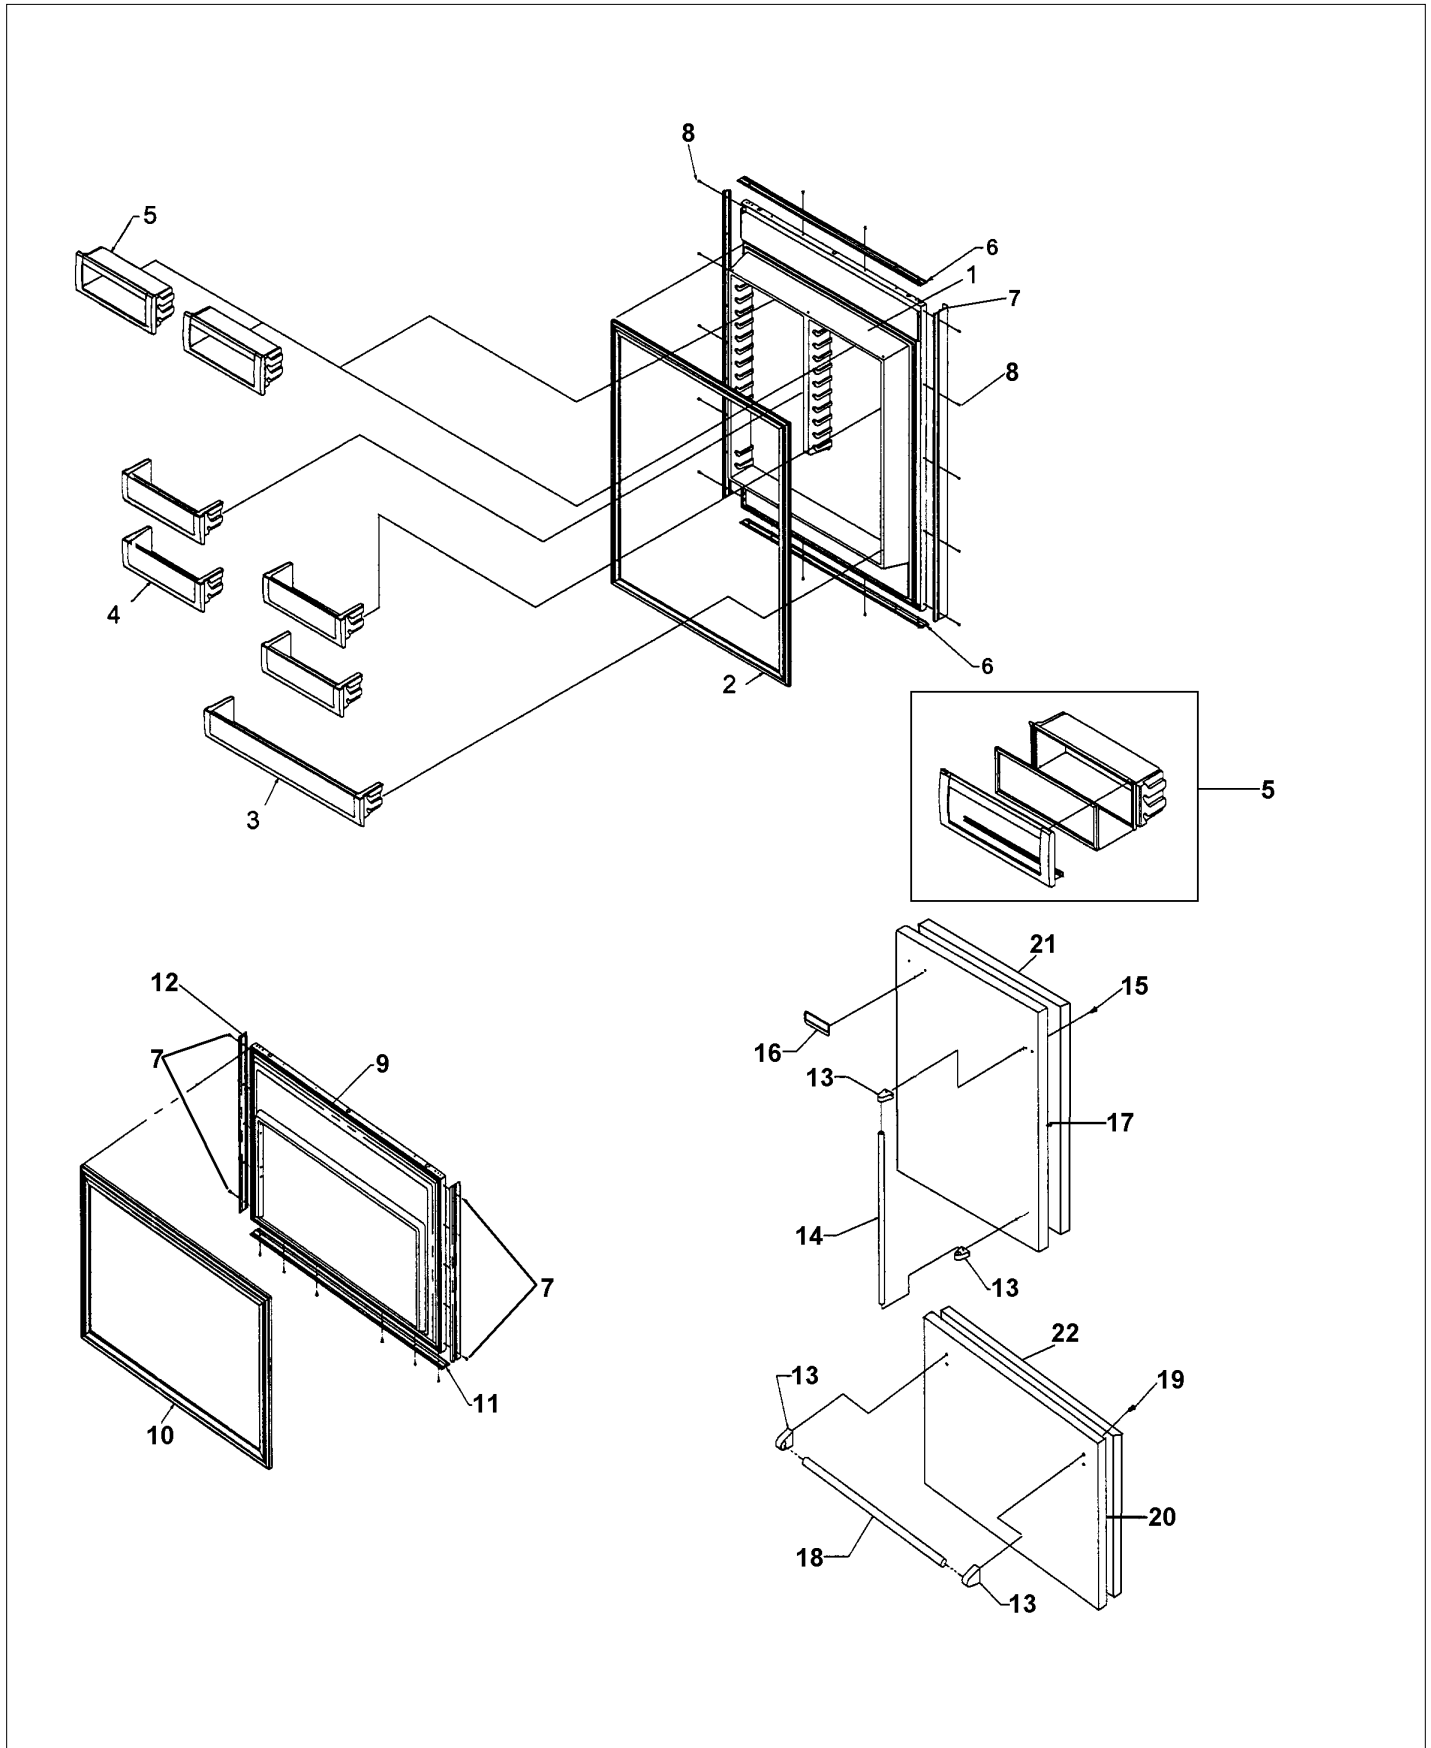

DOOR ASSY

Item	Part No.	Name	Qty	Uom	NOTES
1	G5097714	Ref. Door Foam Assy.	1	EA	
2	PB070290	DOOR GASKET, 36 BM FF SIDE CHARGE	1	EA	
3	V12039701	Door Shelf Assy	1	EA	Not available online / Call for pricing and availability
4	12055401	Door Shelf Assy	1	EA	
5	V12097404	Dairy Module Asm (BM)	1	EA	
6	12493704	Trim, Ref. Door - Top & Bottom	1	EA	Not available online / Call for pricing and availability
7	12493703	Trim, Ref. Door - Side	1	EA	
8	M0210458	SCREW-SM	1	EA	
9	G3297161	FZ Door Foam Assy	1	EA	
10	PB070289	DOOR GASKET, 36 BM FZ SIDE CHARGE	1	EA	
11	12493702	Trim, Freezer Door Top & Bottom	1	EA	
12	12493701	Trim, Freezer Door - Side	1	EA	Not available online / Call for pricing and availability
13	000268-000	HANDLE ENDCAP	1	EA	
Not Shown	PE030001PVD	END CAP DOOR HANDLE *BR	1	EA	
14	PE030173	304 S.S HANDLE	1	EA	
Not Shown	PE930093PVD	HANDLE, REFRIGERATOR DOOR *BR*	1	EA	Not available online / Call for pricing and availability
15	VM0102804	HANDLE CAP SCREW	1	EA	Not available online / Call for pricing and availability
16	PE010030	LOGO	1	EA	
Not Shown	PE010031	LOGO 6" (VGRC) *BK/WH*	1	EA	NO LONGER AVAILABLE
Not Shown	PE010068	LOGO 6" (VGRC) BK/BR	1	EA	
Not Shown	PE010076	LOGO 6" (VGRC) *BR/WH*	1	EA	NO LONGER AVAILABLE
17	B2096934	RC SKIN PRO BM LS	1	EA