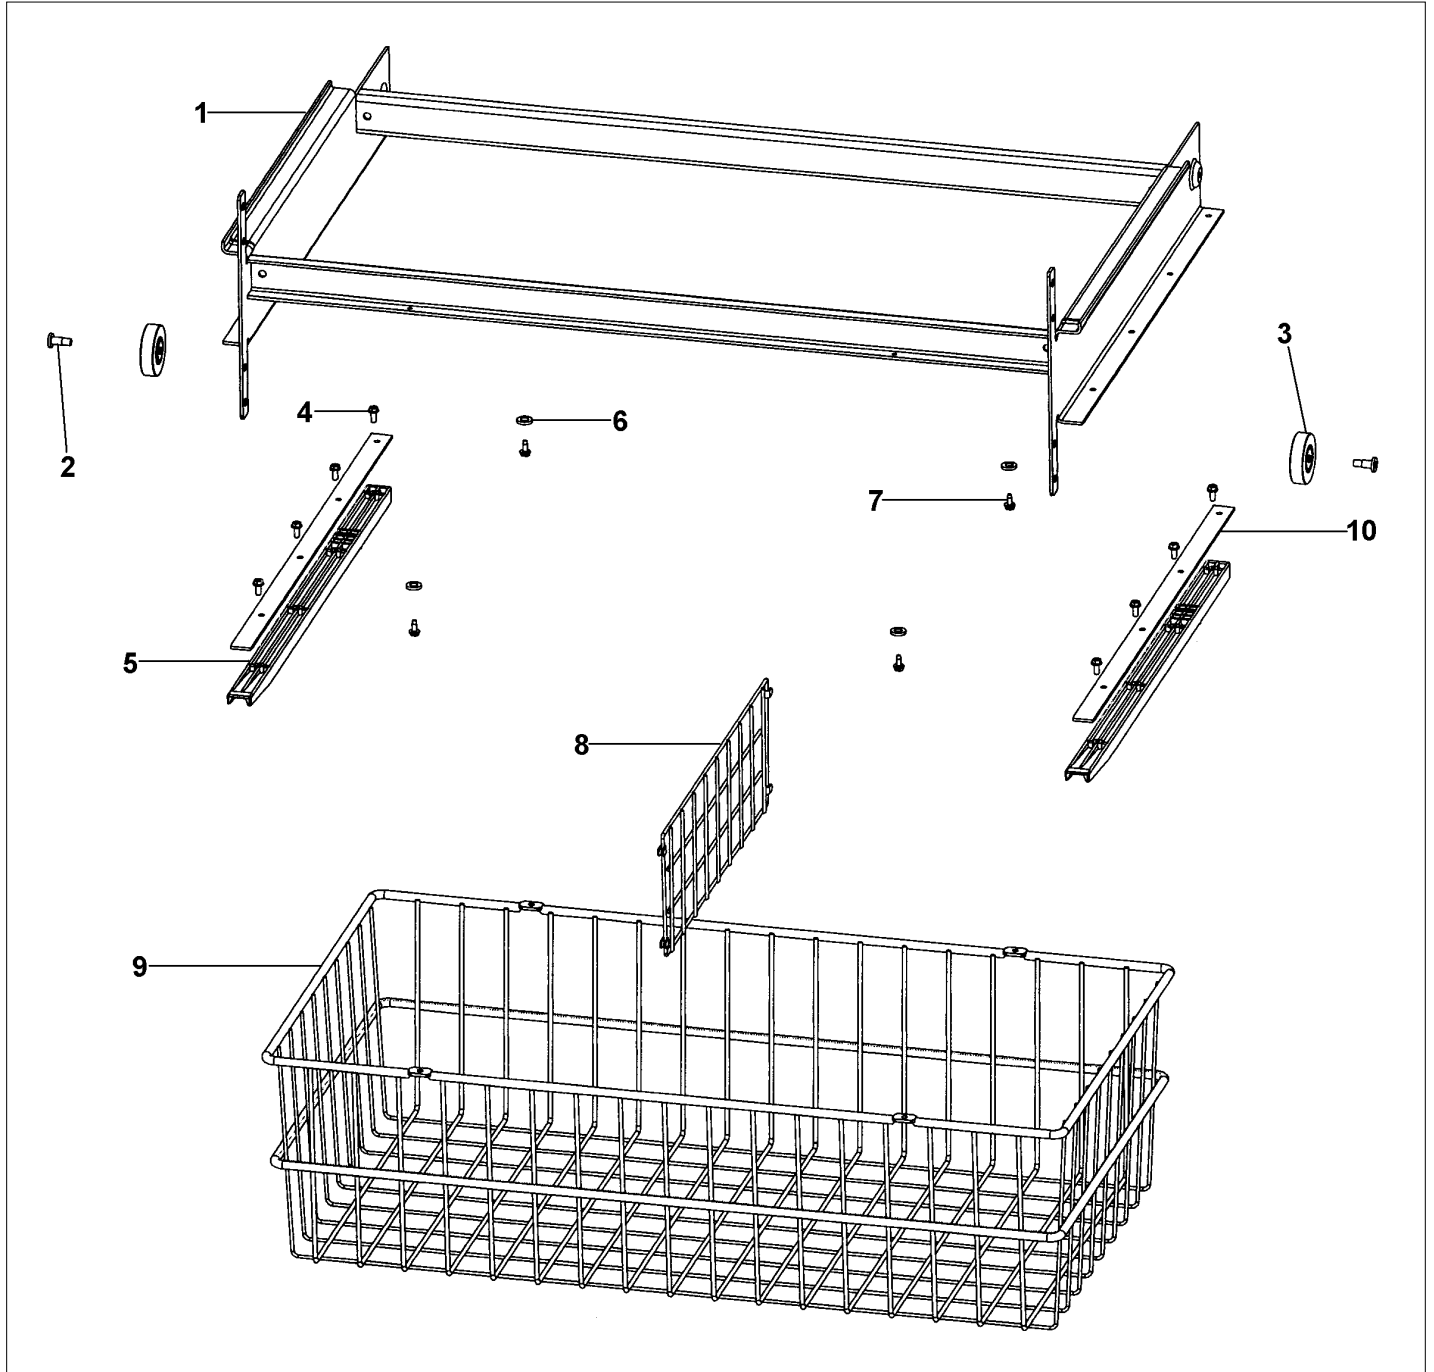

FREEZER BASKET

Item	Part No.	Name	Qty	Uom	NOTES
1	PM910170	BASKET FRAME ASM 36 BM	1	EA	
2	PD020189	SHSCR 12/28 AB SKT .641	1	EA	
3	12088101	ROLLER-OUTER GLIDE	1	EA	
4	PD920125	SCREW, NO.8 X 3/8 HEX HD.	1	EA	
5	12189101	GLIDE-BOTTOM	1	EA	
6	M0274067	WASHER-NYLON	1	EA	
7	M0253916	SCR 8-32 SHXW 3/8 TRI-LOBE	1	EA	
8	PM910207	PANEL DIVIDER	1	EA	
9	PM910172	BASKET BOTTOM 36 BM FZ	1	EA	
10	PK930042	SPACER, GLIDE, BM	1	EA	
NI	G5097163	BASKET BOTTOM ASM BM 36	1	EA