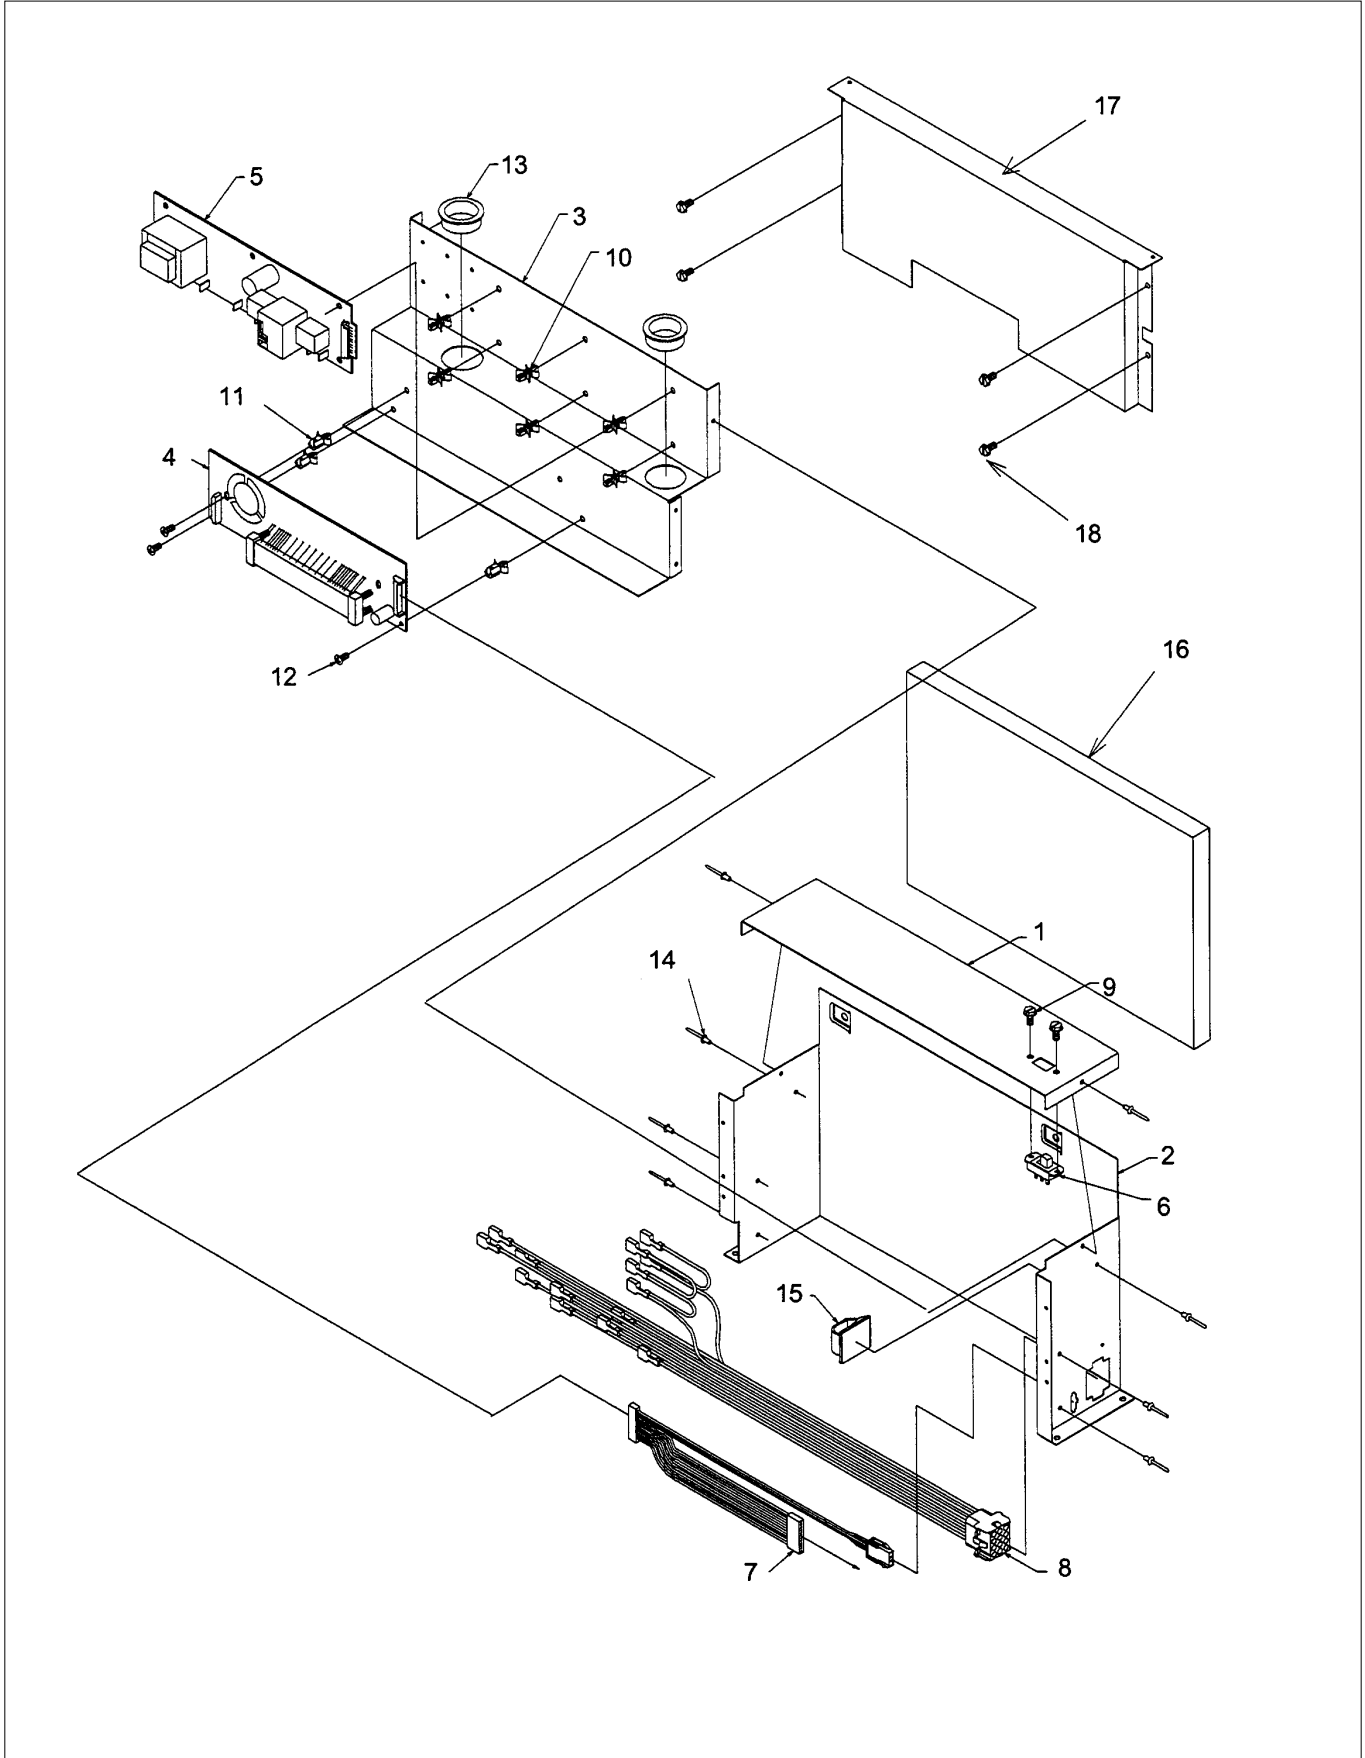

VCBB363GSERIES

CONTROL ASSY	1
DOOR ASSY	2
DRAWER	3
EVAPORATOR AREA	4
FREEZER BASKET	5
LADDERS	6
ROLLER ASSY	7
SHELVING	8
TOP HINGES	9
UPPER GRILLE	10
Appendix A:Pages Index	A
Appendix B:Parts Index	B

CONTROL ASSY

Item	Part No.	Name	Qty	Uom	NOTES
1	K2096429	SUB TO K2098657 - TOP-CONT BOX 12090801		EA	NO LONGER AVAILABLE
2	K2097709	BOX CONTROL		EA	NO LONGER AVAILABLE
3	K2096430	BRKT-PC 12090901		EA	NO LONGER AVAILABLE
4	002670-000	LOW VOLTAGE BOARD KIT W/HARNESS		EA	
Comments for Part Num. 002670-000 boltz on Apr 12, 2018 See TR-0022-SP Bulletin					
Not Shown	NOTE	BEFORE 01/22/05		EA	
Not Shown	PE070728	BOARD LOW VOLTAGE		EA	
Comments for Part Num. PE070728 bradleysapplianceservice@shaw.ca on Apr 27, 2016 COULD ALSO USE: 002670-000 LOW VOLTAGE BOARD KIT ANALOG - INCLUDES WIRE HARNESS					
Not Shown	NOTE	ON OR AFTER 01/22/05		EA	
5	005319-000	POWER CONTROL BOARD ASM 5 SERIES		EA	
Comments for Part Num. 005319-000 boltz on Apr 12, 2018 See TR-0056-SP Bulletin					
6	10544502	SWITCH-SLIDE GRN		EA	
7	PE970464	HARNESS LOW VOLT 5 SERIES		EA	
8	PE970465	HARNESS HIGH VOLT		EA	
9	M0223816	SCREW-TR		EA	NO LONGER AVAILABLE
10	M0585504	SUPPORT		EA	
11	M0585506	SUPPORT		EA	
12	PD020013	TYPE "AB" #6 X 3/8 PH PAN HD. SMS		EA	
13	A4554817	BUSHING-SNAP VA4554817		EA	