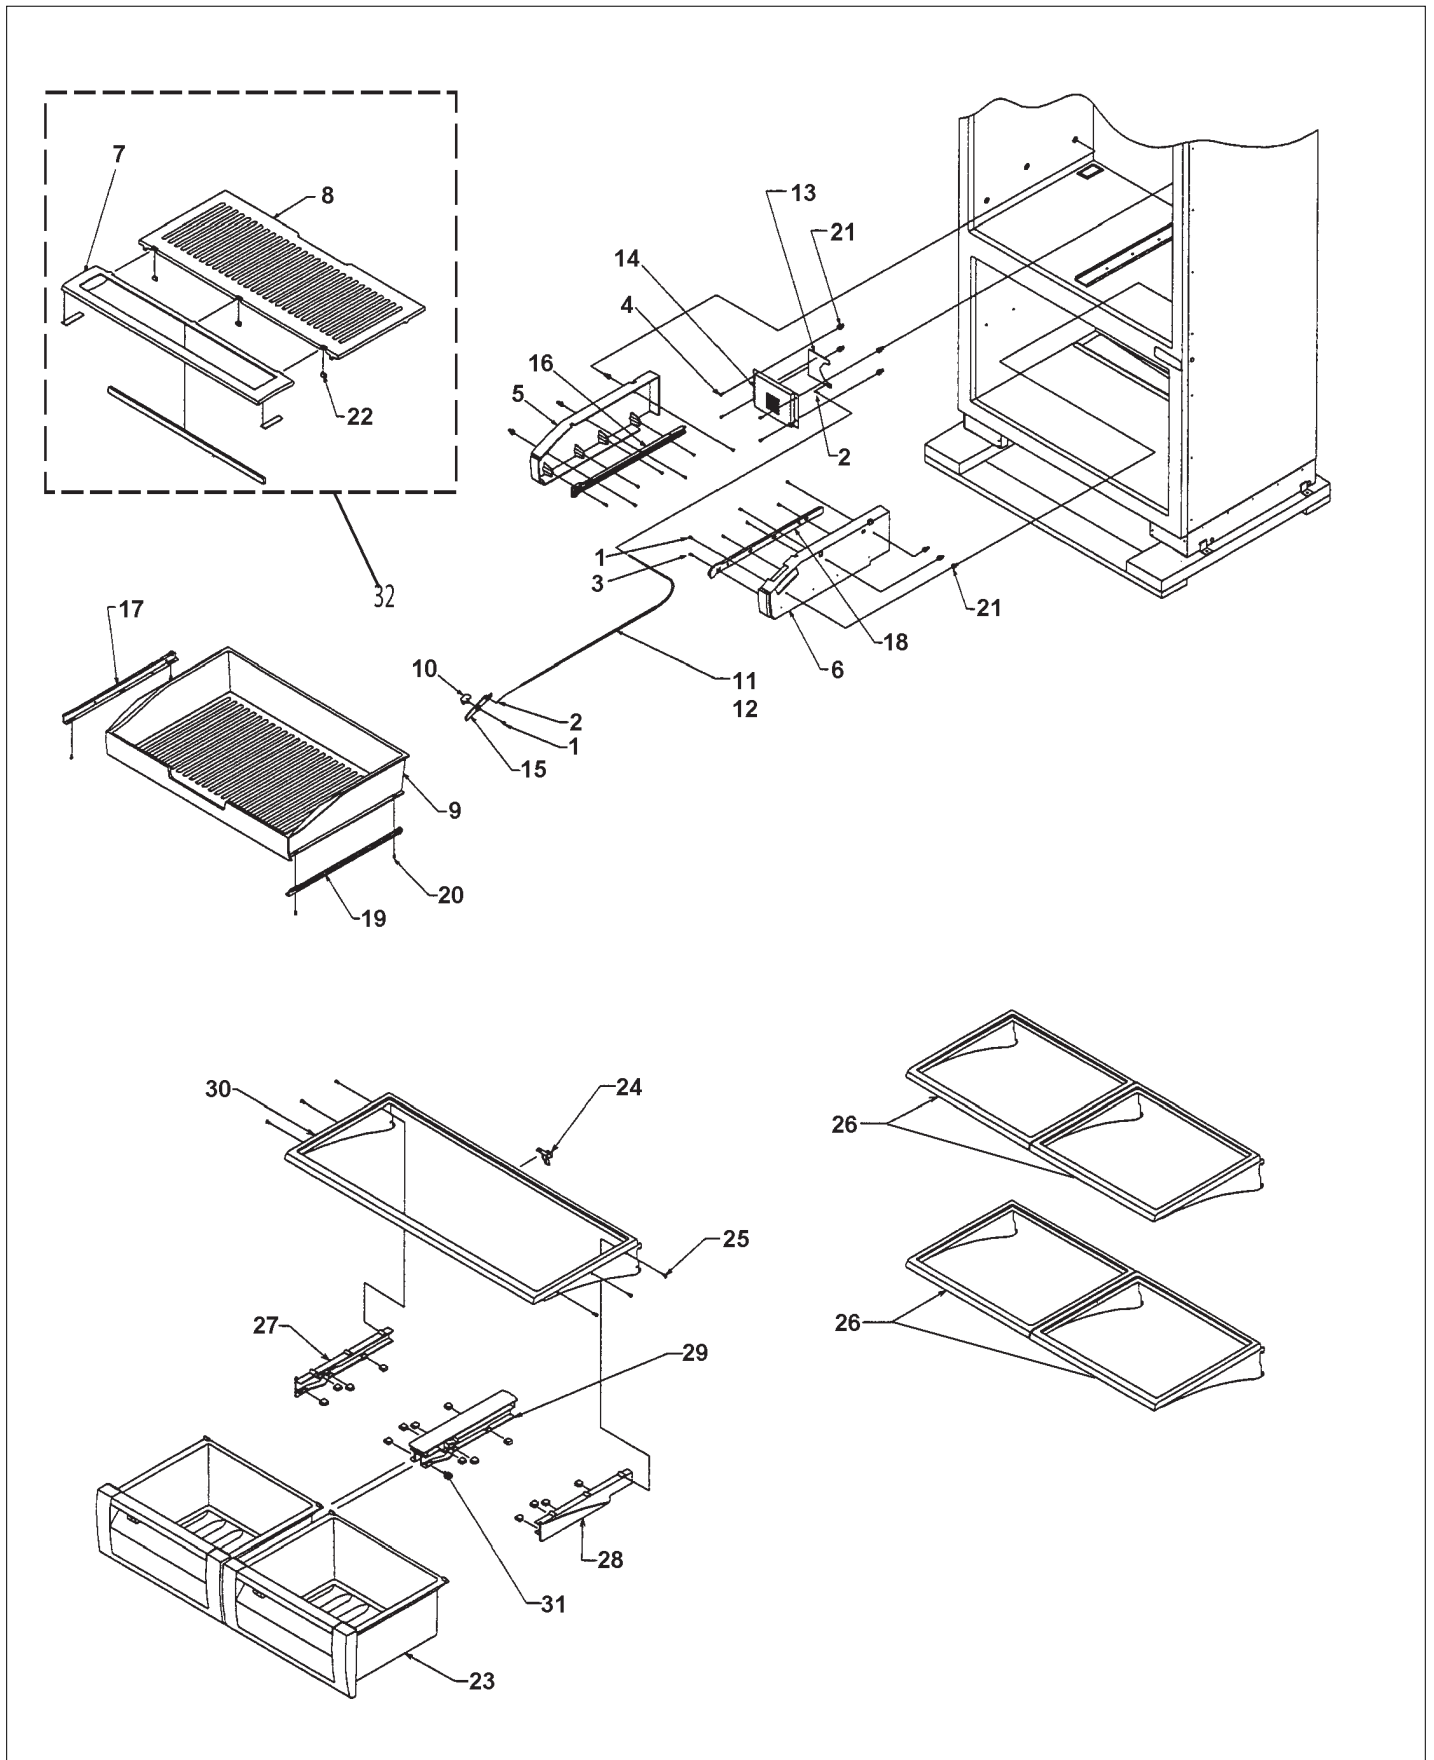

Item	Part No.	Name	Qty	Uom	NOTES
23	V12056902	CRISPER PAN ASSY 36" BM		Wholesale Price	
24	12046701	CRISPER RAIL WELD		EA	
25	M0220417	SCREW-TC		EA	
26	PM910351	SHELF ASM GLASS BM 36 FF		EA	
27	12064501	GLIDE-LEFT CRISPER		EA	
28	12064502	GLIDE-RIGHT CRISPER		EA	
29	V12064601	GLIDE-CTR CRISPER #		Wholesale Price	
30	043203-000	SHELF ASM GLASS 36 AR 36 BM		EA	
31	12064701	PAD-GLIDE V12064701		EA	
32	000368-000	SUB TO 000368-000 - DELI LID ASSY 36 BM		EA