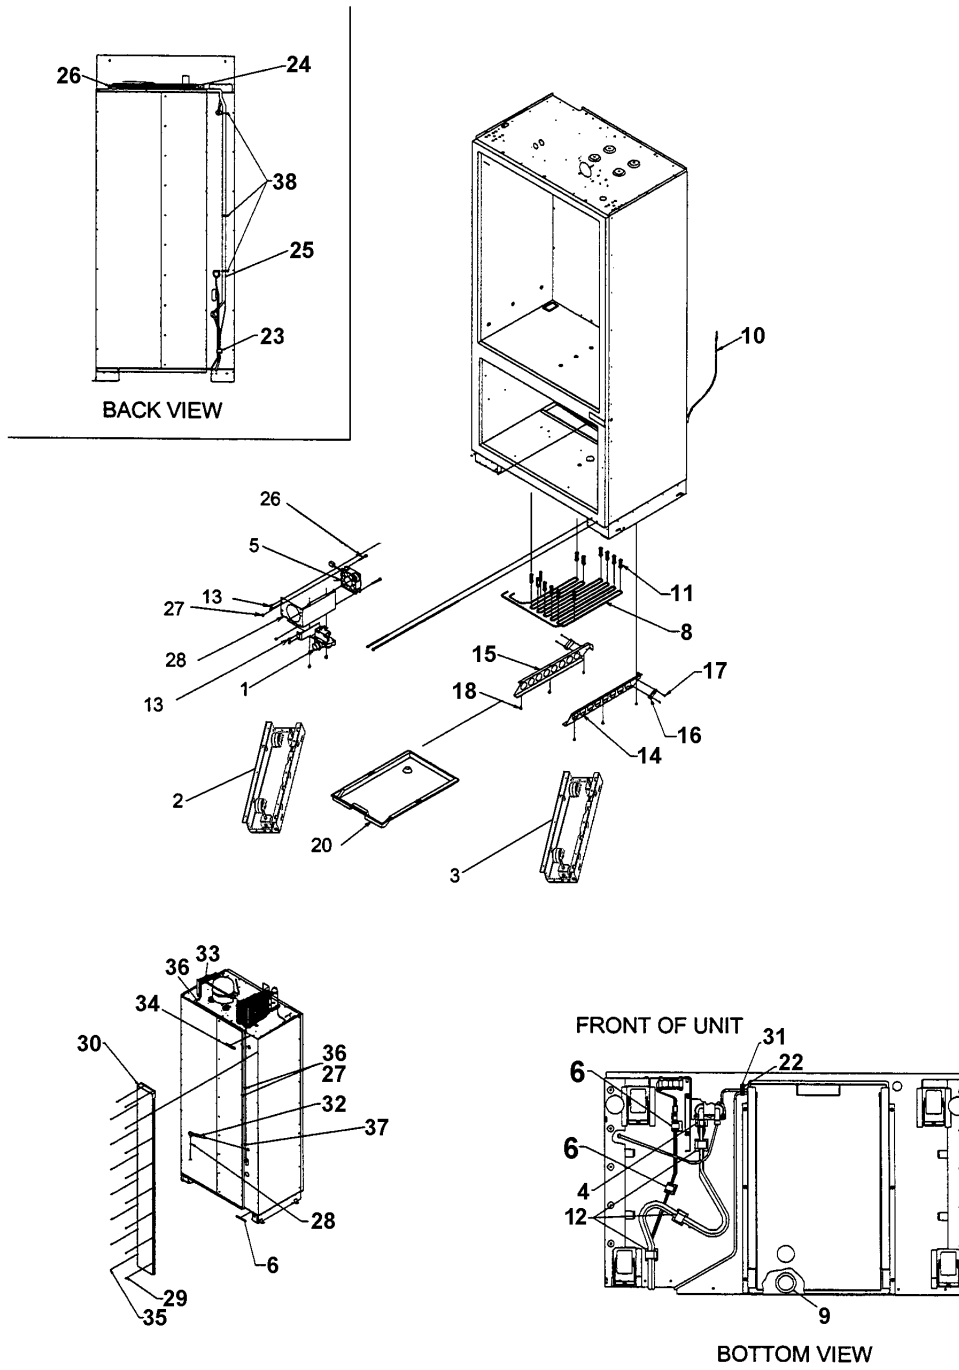

ROLLER ASSY

Item	Part No.	Name	Qty	Uom	NOTES
1	PA970012	SINGLE WATER VALVE	1	EA	
Not Shown	G50911842	WATER VALVE/BRACKET SVC KIT	1	EA	
Not Shown	NOTE	(Units mfg. from 3/12/04 - 1/26/05)		EA	
2	PM910399	LEVELER MODULE L	1	EA	
3	PM910398	LEVELER MODULE R	1	EA	
4	M0753001	NUT-SLEEVE	1	EA	
5	12075003	Discharge Tube - Post Accumulator	1	EA	
6	M0104106	CLIP-CORD VM0104106	1	EA	
7	M0220417	SCREW-TC	1	EA	
8	F2096549	SERPENTINE-DRAIN 12131801	1	EA	
9	A3076901	PLUG-BUTTON VA3076901	1	EA	Not available online / Call for pricing and availability
10	PB020305	TUBING PLASTIC - IM WATERLINE BM	1	EA	
11	12071201	CLIP-DRAIN LOOP	1	EA	
12	M0104102	CLIP-CORD RED	1	EA	
13	M0280801	NUT-HEX VM0280801	1	EA	Not available online / Call for pricing and availability
14	K2096585	RAIL, RH PAN - NLA	1	EA	
15	K2096586	RAIL-LH PAN 12143902 - NLA	1	EA	
16	K2096439	ANGLE-DRAIN PAN 12143801	1	EA	
17	A4539601	DAMPER-TUBING .8	1	EA	Not available online / Call for pricing and availability
18	M0224416	SCREW-SM	1	EA	
19	M0204723	SCREW 8-32X1.5 HEX SL W MS	1	EA	
20	12071301	PAN, DRAIN	1	EA	
Not Shown	NOTE	(BEFORE 02/23/05)		EA	
20	PK930348	PAN DRAIN	1	EA	
Not Shown	NOTE	(ON OR AFTER 02/23/05)		EA