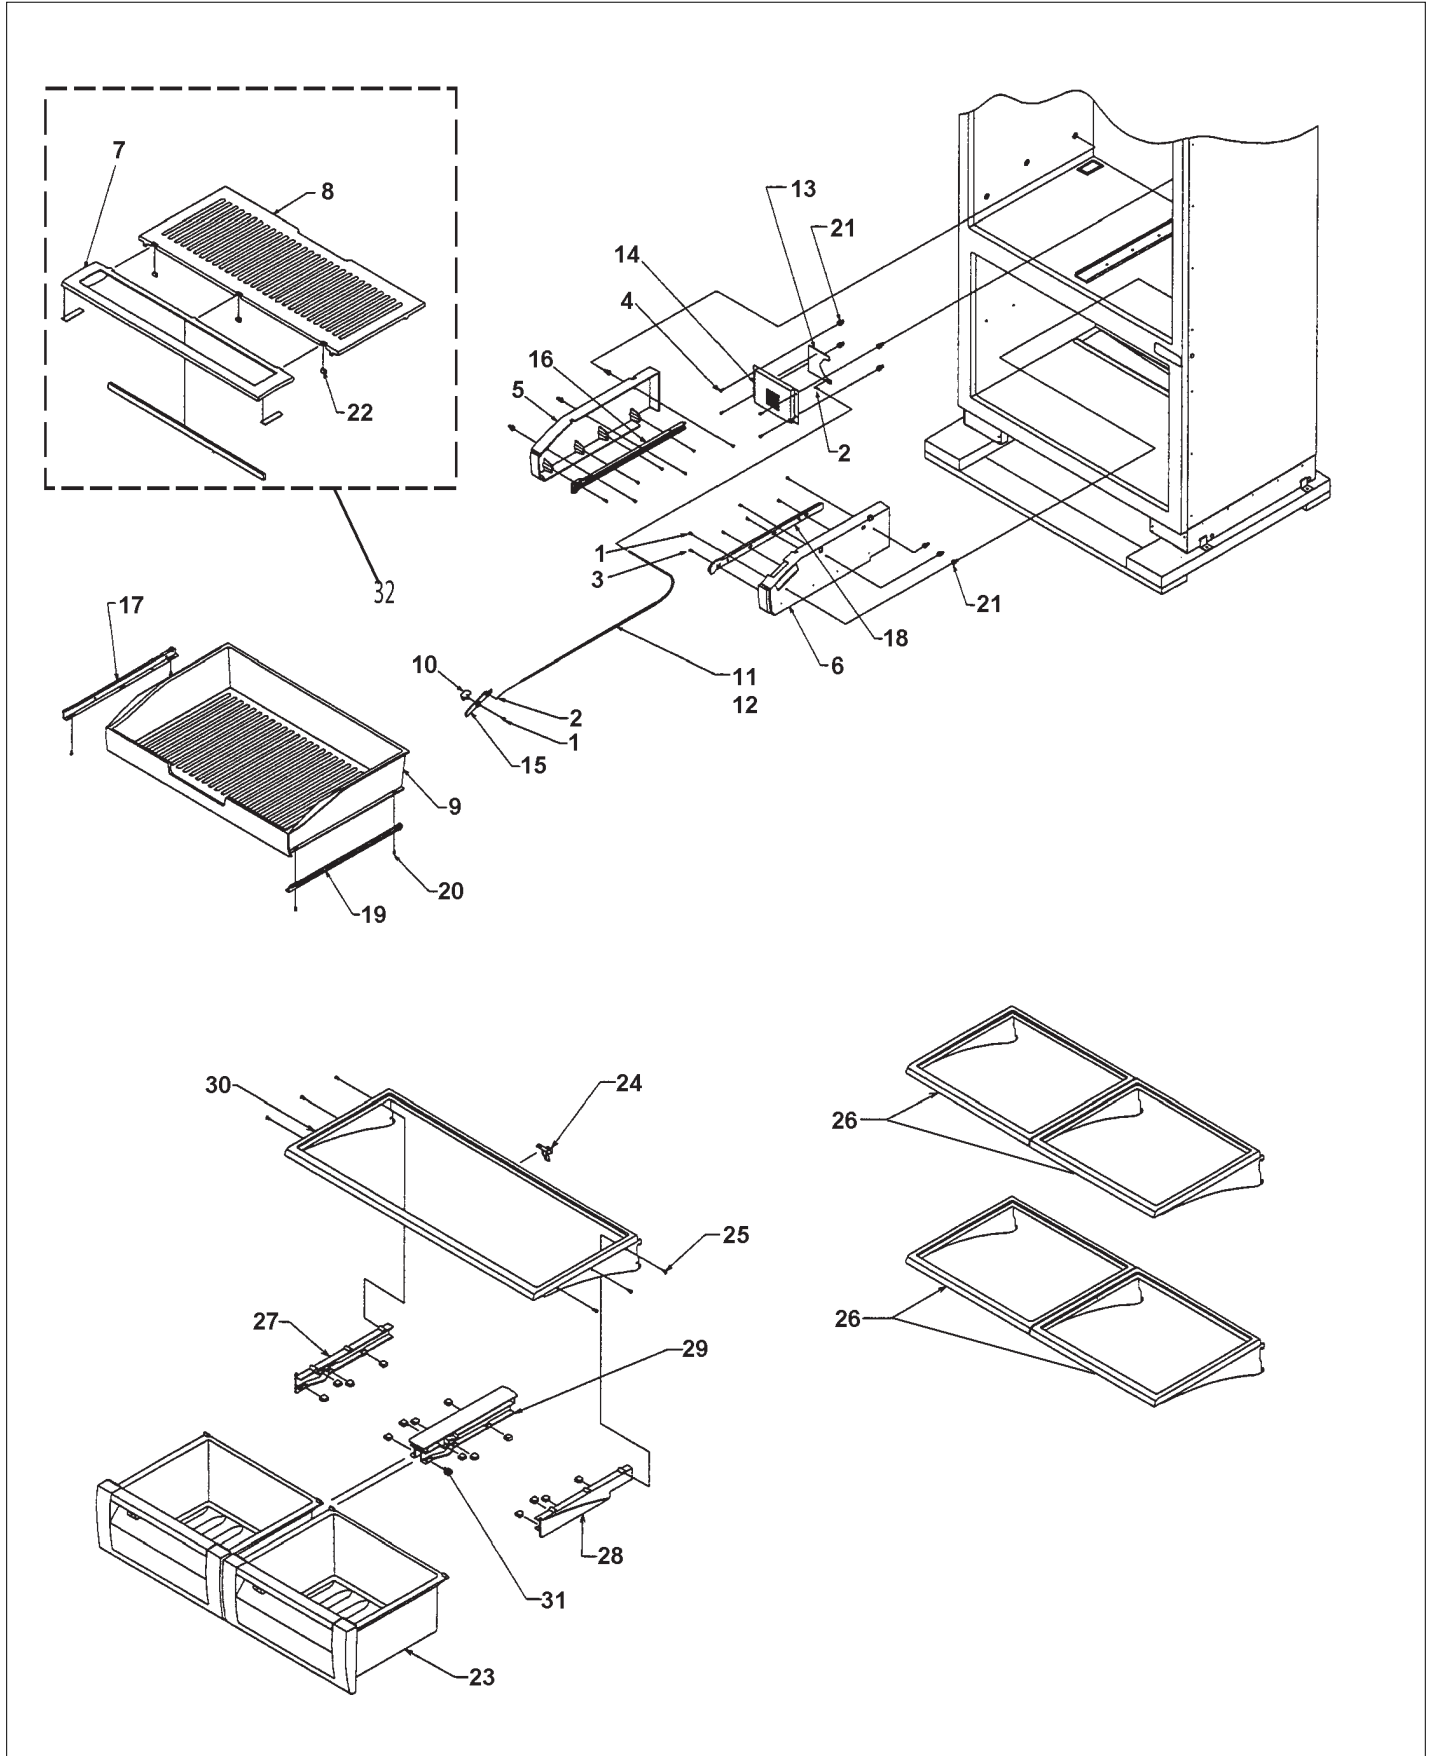

SHELVING

Item	Part No.	Name	Qty	Uom	NOTES
1	M0211018	SCREW-SM		EA	
2	M0213105	SCREW-SM		EA	
3	M0215318	SCREW-SM		EA	
4	M0238616	SCREW, SMALL		EA	
5	V12202601	SUPPORT-L DRAWER # - NLA		Wholesale Price	NO LONGER AVAILABLE
6	V12073003	SUPPORT-R DRAWER #		Wholesale Price	
7	V12223207	DELI LID ASSY 36 BM		Wholesale Price	
Not Shown	NOTE	(MUST ORDER ITEM 32)		EA	
8	PK930043	DELI TOP ASSEMBLY		EA	
Not Shown	NOTE	(MUST ORDER ITEM 32)		EA	
9	V12073303	DRAWER-DELI 36" BM		Wholesale Price	
10	V12073401	KNOB-DELI CONT		Wholesale Price	
11	12073501	TUBE-PLASTIC		EA	
12	12073505	TUBE-PLASTIC		EA	
13	V12073601	SLIDE-DELI CONT		EA	NO LONGER AVAILABLE
14	V12073701	COVER-DELI CONT		Wholesale Price	NO LONGER AVAILABLE
15	V12070501	GLIDE-DELI KNOB #		EA	NO LONGER AVAILABLE
16	12073901	GLIDE-L SUPPORT V12073901		EA	
17	12073902	GLIDE-L DRAWER V12073902		EA	
18	12073903	GLIDE-R SUPPORT V12073903		EA	
19	12073904	GLIDE-R DRAWER V12073904		EA	
20	M0224128	SCREW-SM		EA	
21	M0581001	GROMMET-SCREW VM0581001		EA	
22	12486202	CLIP-DELI TOP 36" REPL V12486201		EA	
Not Shown	NOTE	(MUST ORDER ITEM 32)		EA