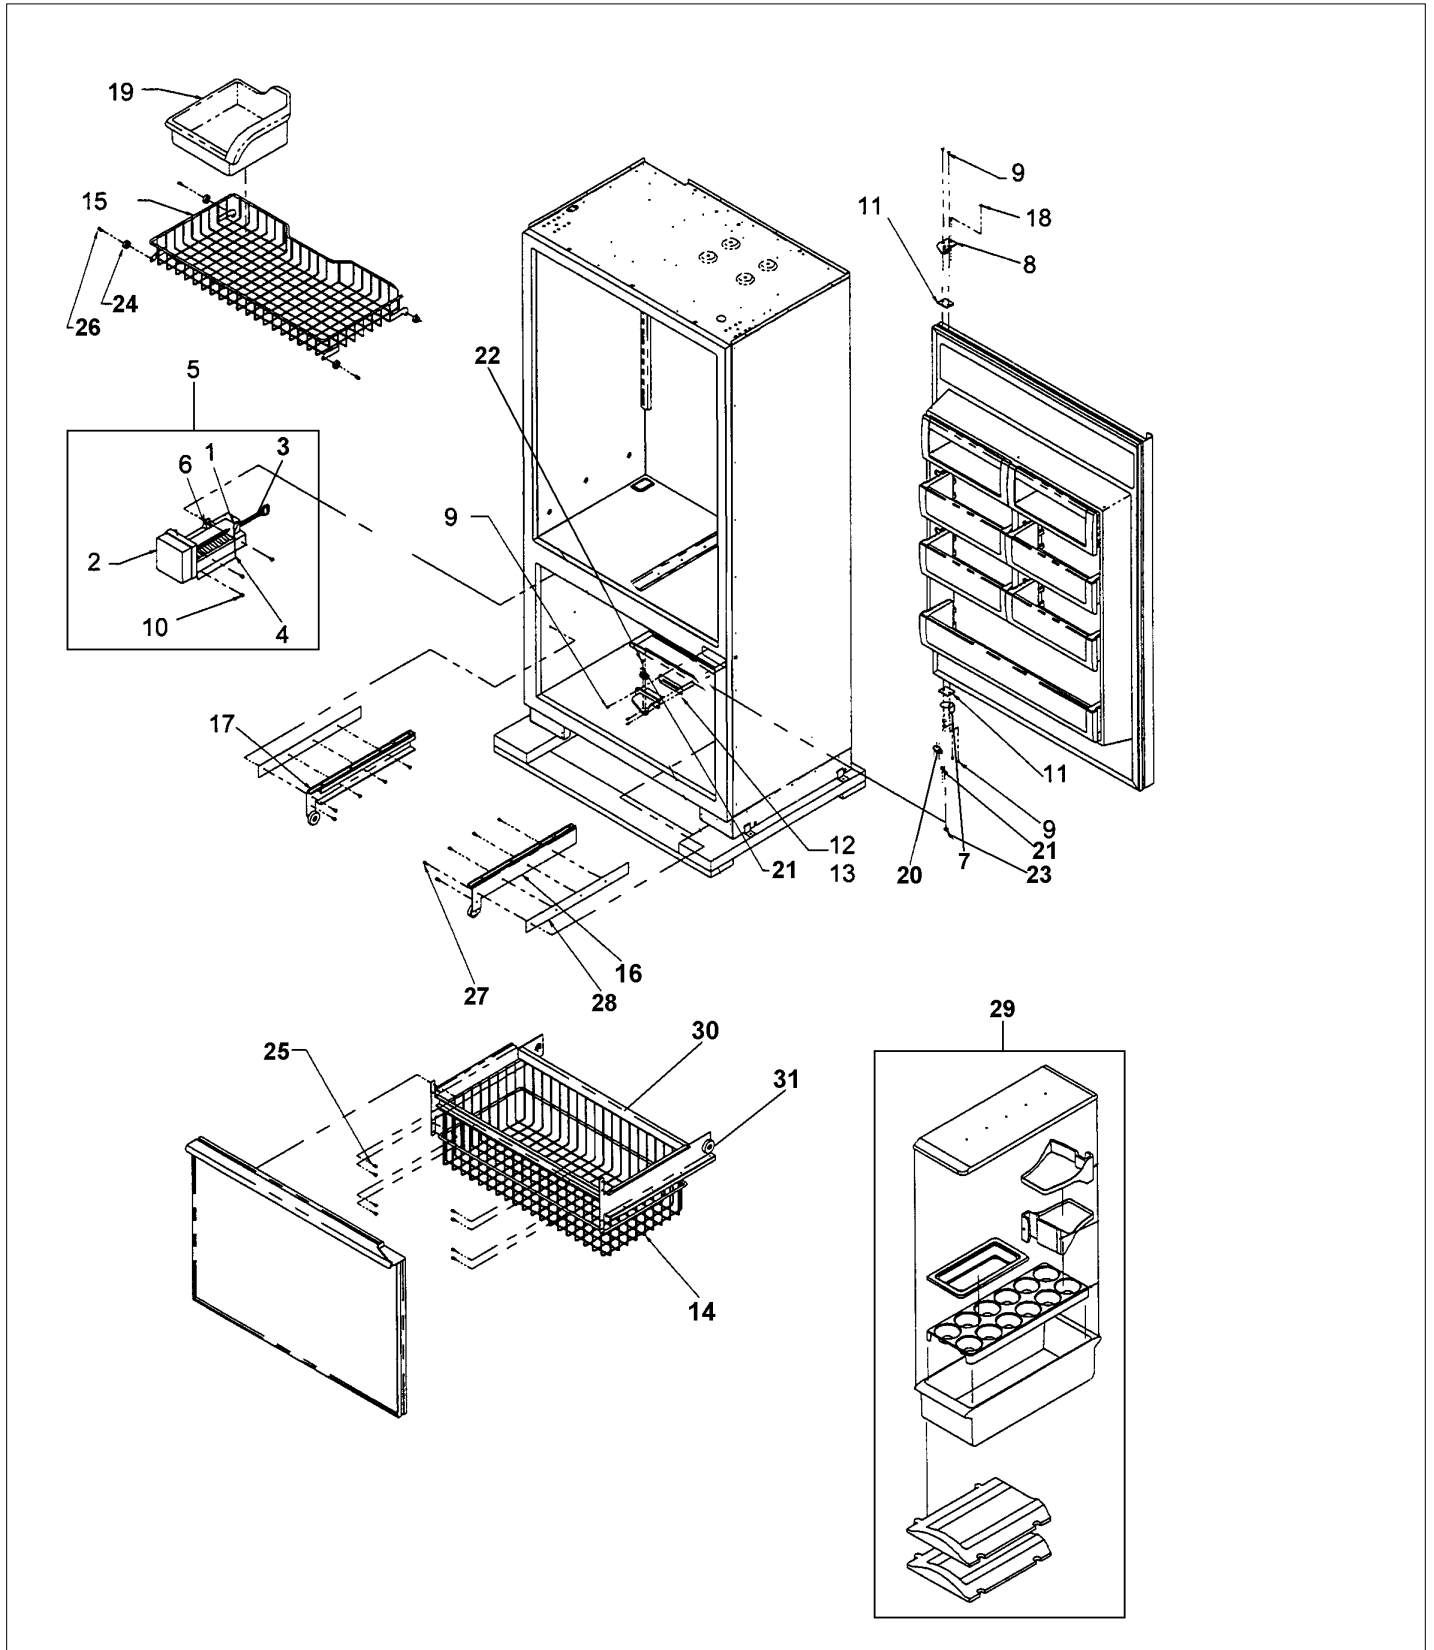

Item	Part No.	Name	Qty	Uom	NOTES
Not Shown	PC920054	RIGHT UP PIVOT PLT ASSY	1	EA	Not available online / Call for pricing and availability
9	M0226233	SUB TO PD920174 - 10 X 7/8 PHILLIPS SMA TRI LOBE SA	1	EA	
10	M0211018	SCREW-SM	1	EA	
11	M6096628	SPCR HINGE REP V12530201/V12493901	1	EA	
12	12068402	SHIM, CENTER HINGE	1	EA	Not available online / Call for pricing and availability
13	K10911852	SHIM-CENTER HINGE	1	EA	
14	G5097163	BASKET BOTTOM ASM BM 36	1	EA	
15	PM010634	BASKET TOP 36 BM FZ	1	EA	
16	G5096594	R BRACKET ASSY - RPLCS J9096618WH	1	EA	
17	G5096595	L BRACKET ASSY - RPLCS J9096619WH - NLA	1	EA	
18	40370P01	NYLON FLAT WASHER V40370P01	1	EA	
19	PK930056	PAN ICE (BM)	1	EA	
20	PC020231	CAM DOOR CLOSURE TOP WHITE	1	EA	
21	M0272803	WASHER-LOCK	1	EA	
22	M0321202	TIE-ELEC	1	EA	
23	M0202528	SCREW-MACH #	1	EA	
NI	PC920052	HINGE TAP L LW REP V12119504 (LOWER LEFT PIVOT PLATE)	1	EA	
NI	PC920050	HNGE TP RLW VCBB360RSS RE V12119503 (LOWER RIGHT PIVOT PLATE)	1	EA	
24	12088001	ROLLER-UP BSKT	1	EA	
25	023005-000	SCREW-TF	1	EA	
26	PD020189	SHSCR 12/28 AB SKT .641	1	EA	
27	PD920174	10-32 TORX HEAD SCREW	1	EA	
28	PK930042	SPACER, GLIDE, BM	1	EA	
NI	B5720304	CLIP VB5720304	1	EA	
NI	M0210443	SCREW-E SM VM0210443	1	EA	