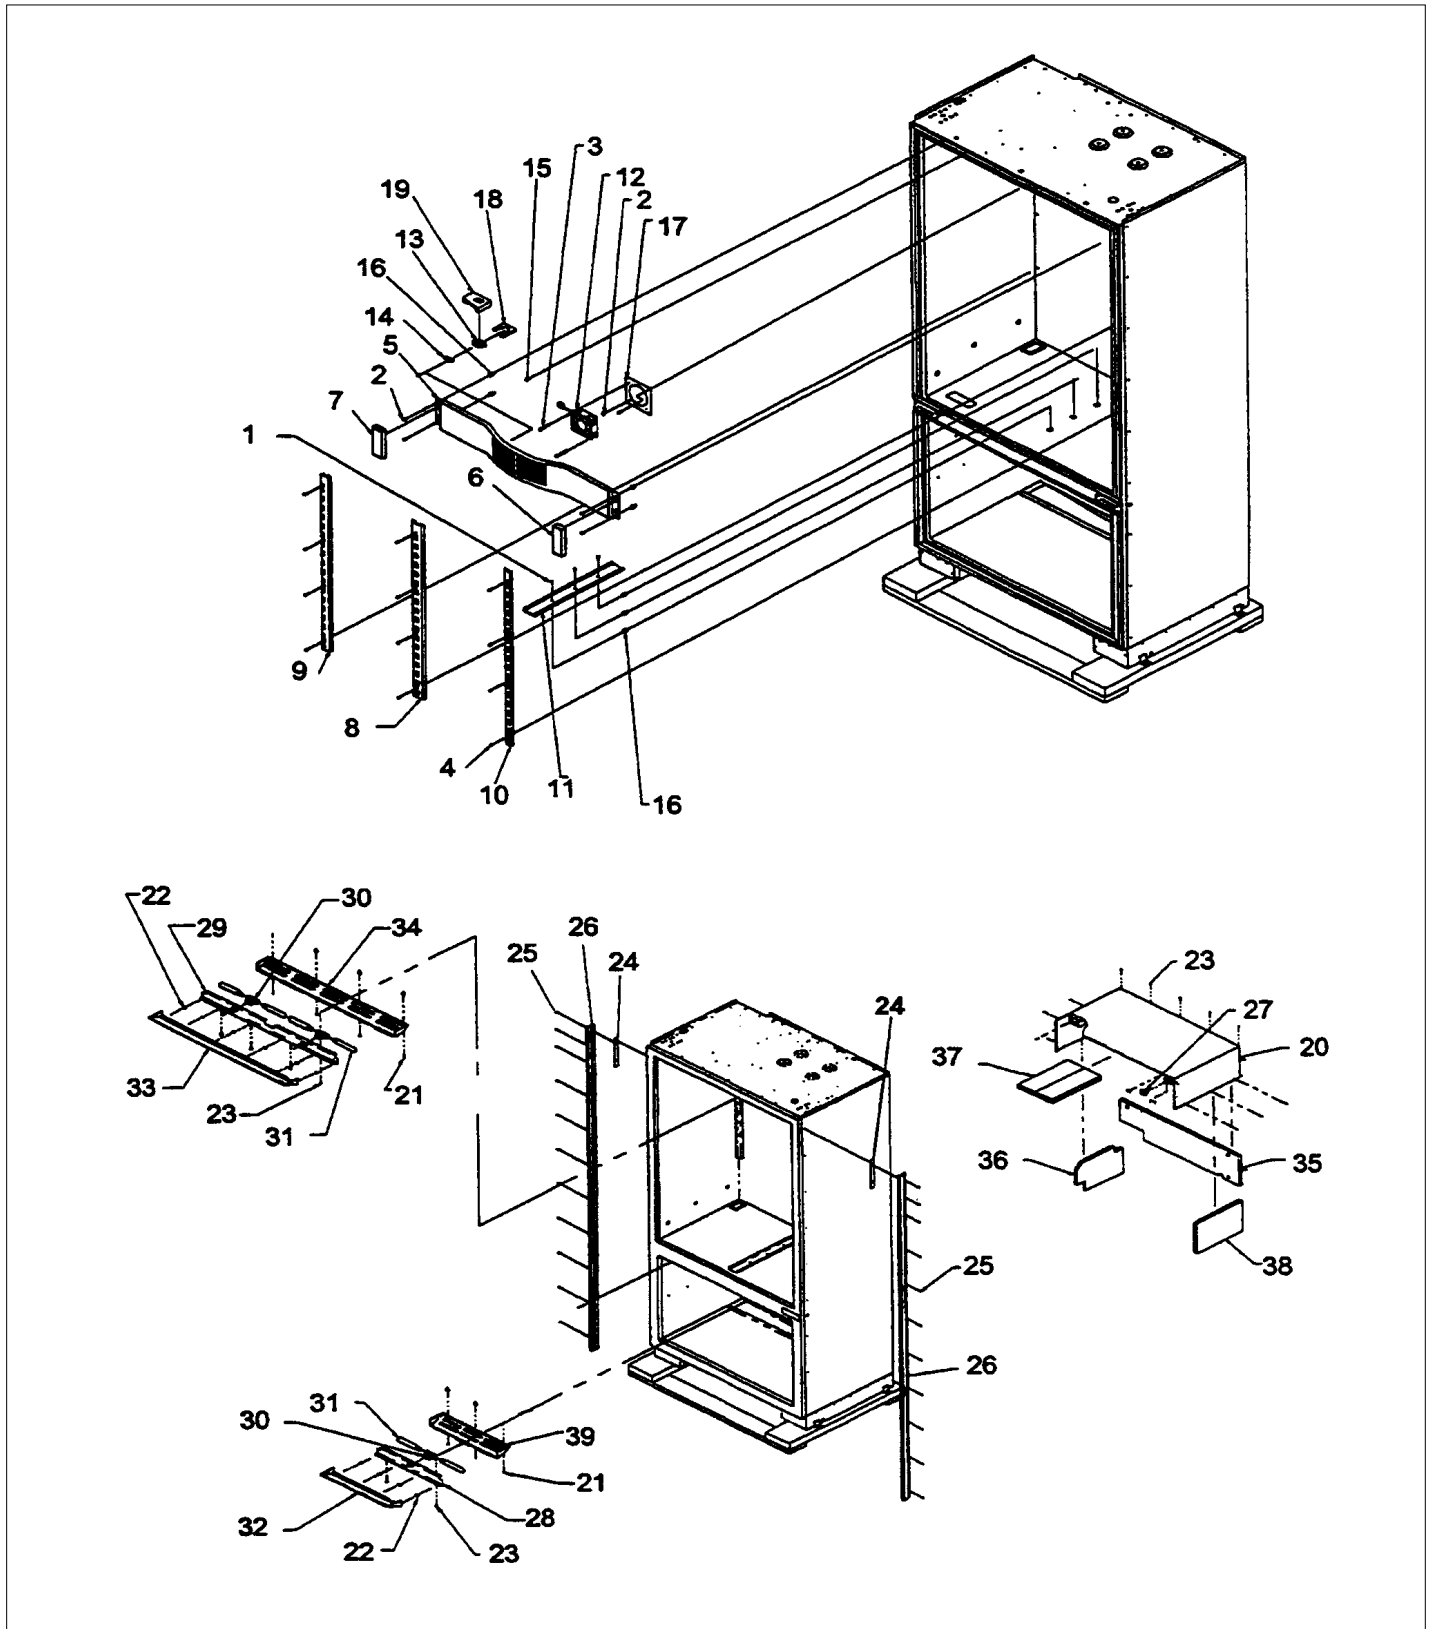

Item	Part No.	Name	Qty	Uom	NOTES
23	M0238616	SCREW, SMALL	1	EA	
24	12135402	SHIM-CAB TRIM	1	EA	
25	M0220417	SCREW-TC	1	EA	
26	B2096406	RETAINER, CABINET - SS	1	EA	
Not Shown	C9396406BR	SIDE TRIM PVD REPL C9305409BR	1	EA	Not available online / Call for pricing and availability
27	PE950149	SWITCH POWER	1	EA	
28	L2098313	BRACKET, LT, 36 BTM, FZ	1	EA	
29	L2098310	BRKT REF LIGHT	1	EA	NO LONGER AVAILABLE
30	PE950125	LIGHT SOCKET	1	EA	
31	004528-000	LAMP, 40 WATT CLEAR LIGHT	1	EA	
32	12074501	COVER-FZ LIGHT	1	EA	
33	12072001	COVER-REF LIGHT V12072001	1	EA	
34	12072801	LENS, REF LIGHT	1	EA	
35	12074401	INSUL-BACK MC CVR V12074401	1	EA	NO LONGER AVAILABLE, Not available online / Call for pricing and availability
36	12074601	INSUL-L MC CVR V12074601	1	EA	
37	12074701	INSUL-MC CVR V12074701	1	EA	
38	12074702	INSUL-R MC CVR V12074702	1	EA	
39	PK930253	LENS LIGHT BM 36" FZ	1	EA