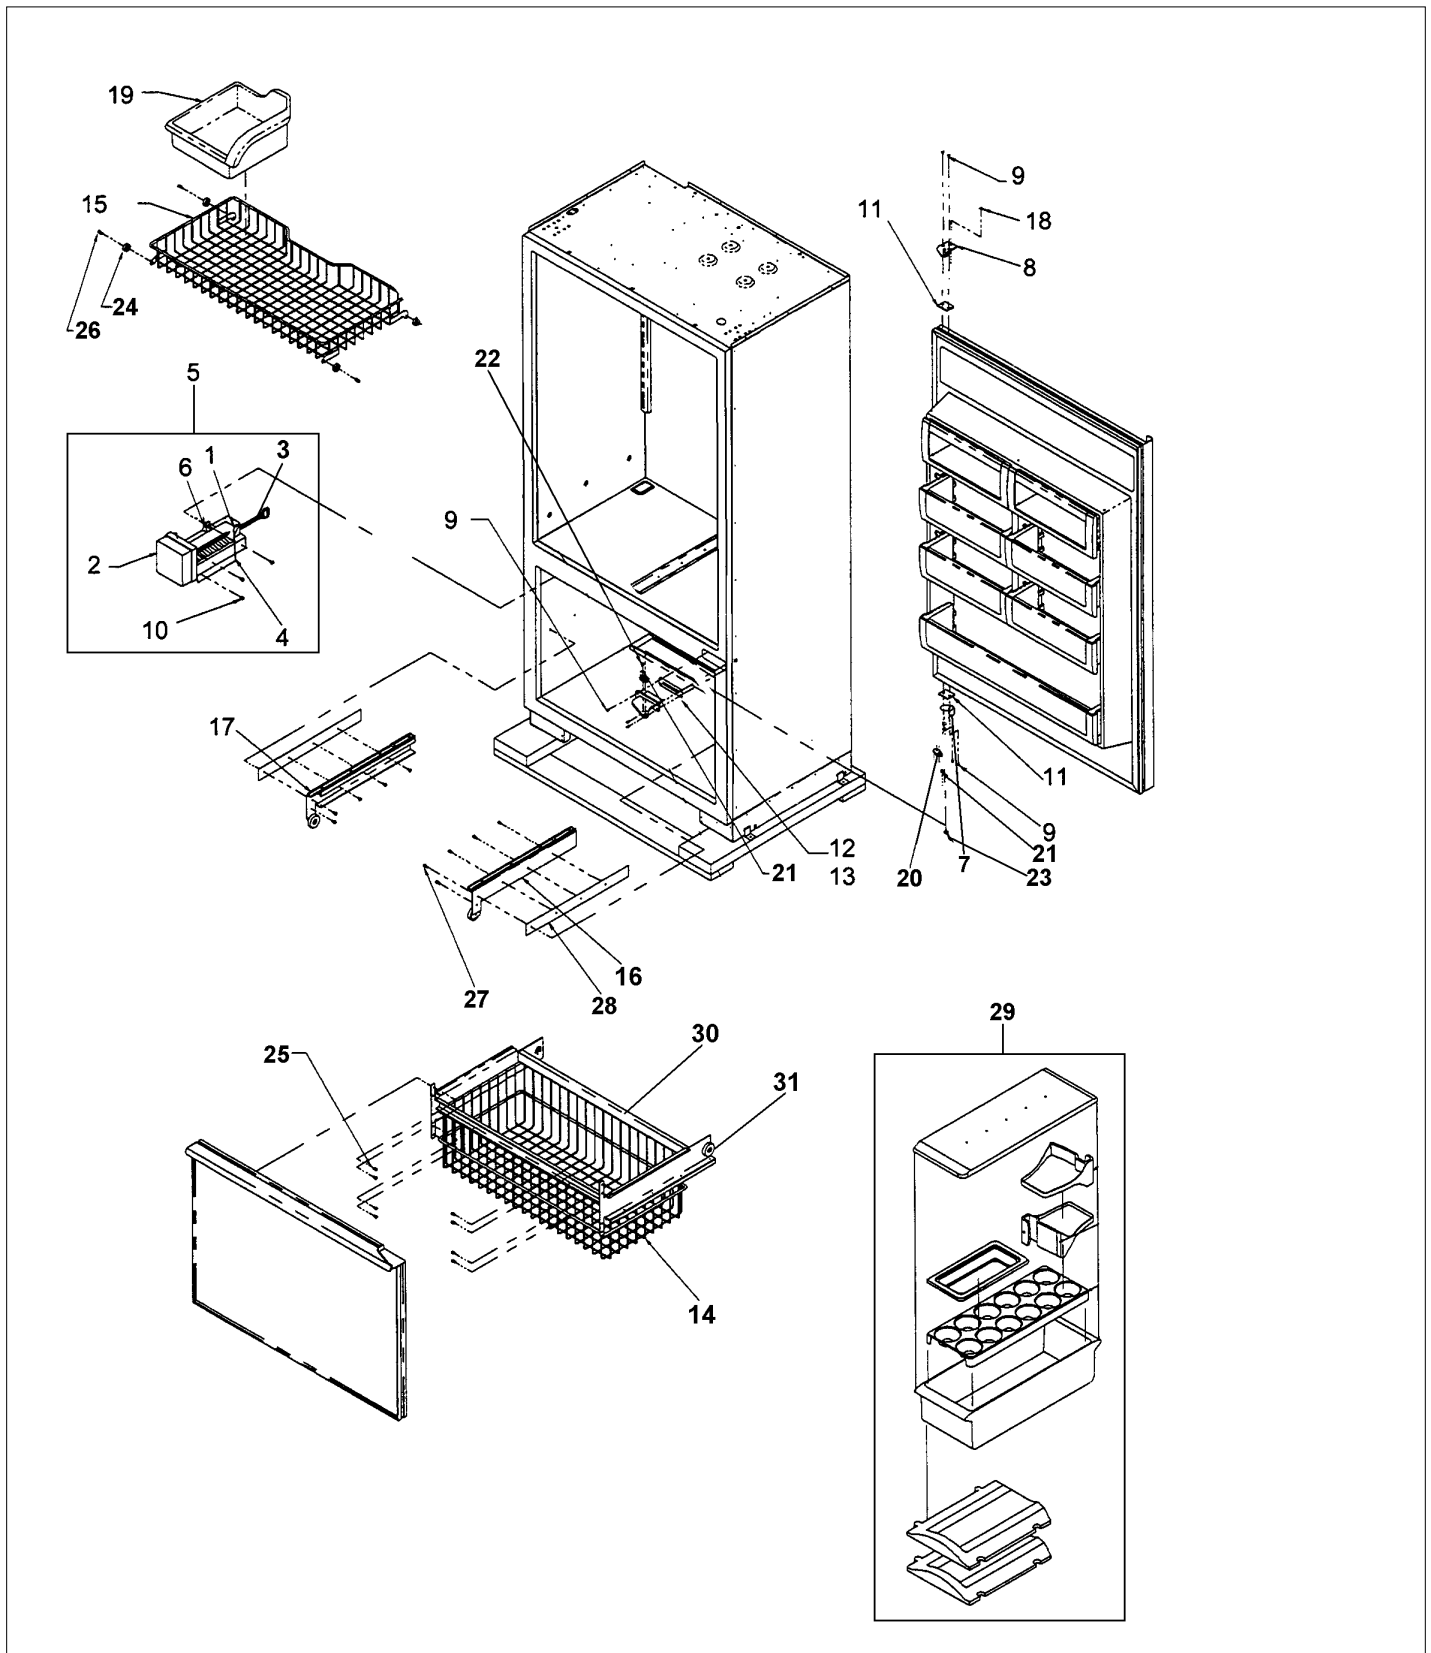

DRAWER

Item	Part No.	Name	Qty	Uom	NOTES
1	PD030155	CLIP-IM FILL CUP	1	EA	
2	V10519806V	COVER-IM	1	EA	Not available online / Call for pricing and availability
3	023112-000	HARNESS,ICE MAKER	1	EA	
4	PM910220	ARM-IM SHUTOFF	1	EA	
5	G50911858	ICE MAKER ASM, NLA, order components, see TR-0023C-SP	1	EA	NO LONGER AVAILABLE

Comments for Part Num. G50911858

jennifer@thetrend.com on Feb 12, 2016

It would be nice to have the ice maker in the right location. Even better if it gave the right part number.

vharding68@verizon.net on Mar 16, 2016

Doesn't matter where it is or the part number....There has been a bulletin on these ice makers since November of 2007 (Btw...it is superseded by another bulletin that is prior to that date).

Bulletin number TR-0023B-SP

Val @ bob's, pa

bradleysapplianceservice@shaw.ca on Sep 1, 2016

SERVICE BULLETIN: TR-0023B-SP

SUBS TO:

002252-000 ICE MAKER MODULE

002251-000 ICE MAKER BAIL ARM

002253-000 ICE MAKER WIRE HARNESS

platinumcares@aol.com on Dec 4, 2017

i/m assy #002252-000

wire harness 002253-000

arm # 002251-000

you will need all three

6	10526701	CLAMP-WIRE V10526701	1	EA	
7	PC920041	RC LOWER HINGE ASSY LH BTM MT	1	EA	
7	PC020250	HINGE ASM, LOWER, BM, RH (PRO/DES)	1	EA	
8	PC920056	SUB TO G50911810 - PIVOT PL ASSY LH UP REP V12043408	1	EA	NO LONGER AVAILABLE