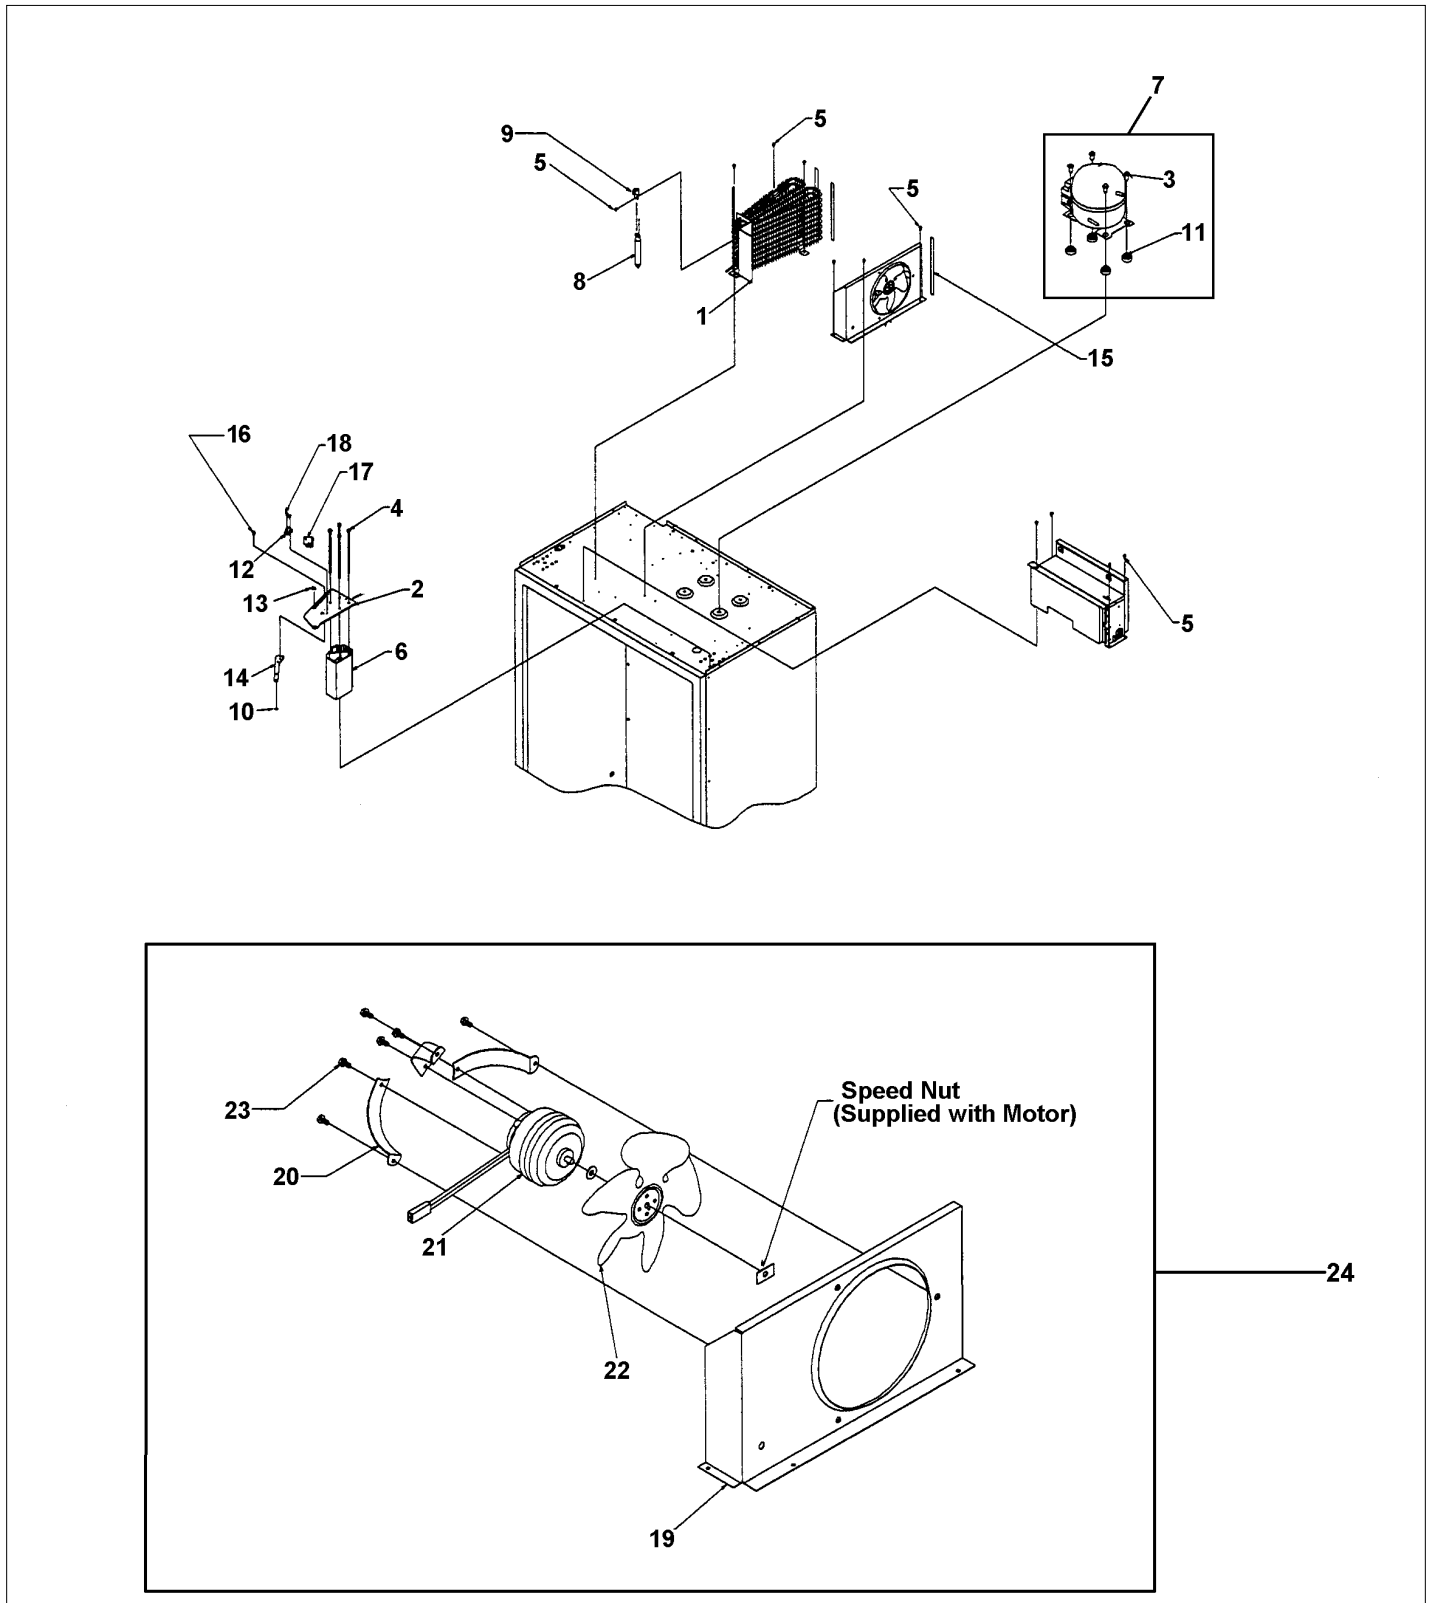

TOP HINGES

Item	Part No.	Name	Qty	Uom	NOTES
1	PB920171	CONDENSER ASM	1	EA	
2	PC920065	TOP HINGE ASSY(VCBB362LSS)	1	EA	NO LONGER AVAILABLE
Comments for Part Num. PC920065 gboltz@VikingRange.com on Aug 16, 2017 SEE ISR-0066A-SP AND ISR-0067A-SP, recall instructions					
Not Shown	PC920064	RIGHT TOP HINGE ASSEMBLY	1	EA	NO LONGER AVAILABLE
3	M0221523	SCREW - SHLDR	1	EA	
4	M0206313	SCREW-MACH	1	EA	
5	M0238616	SCREW, SMALL	1	EA	
6	12067901	EXTRSN-TOP HINGE V12067901	1	EA	
7	G5097976	Compressor Assembly (Includes Drier)	1	EA	
NI	011666-000	INVERTER,CMPR,ASM	1	EA	
Comments for Part Num. 011666-000 gboltz@VikingRange.com on Aug 9, 2018 See 2018-01P Parts Bulletin					
8	PM010616	DRIER - HIGH SIDE	1	EA	
9	10547001	CLIP-DRIER V10547001	1	EA	
10	40370P01	NYLON FLAT WASHER V40370P01	1	EA	
11	10835901	GROMMET RUBBER V10835901	1	EA	
12	PE950121	SWITCH	1	EA	
Not Shown	PE950122	SWITCH	1	EA	
13	12348701	BUMPER-DOOR STOP V12348701	1	EA	
14	PC920068	ARM DOOR STOP LH	1	EA	
Not Shown	PC920066	ARM, DOOR STOP, RH	1	EA	
15	A3189370	GASKET-FOAM VA3189370	1	EA	
16	M0220942	SCREW-SHLDR	1	EA	
17	12140701	COVER-SWITCH V12140701	1	EA