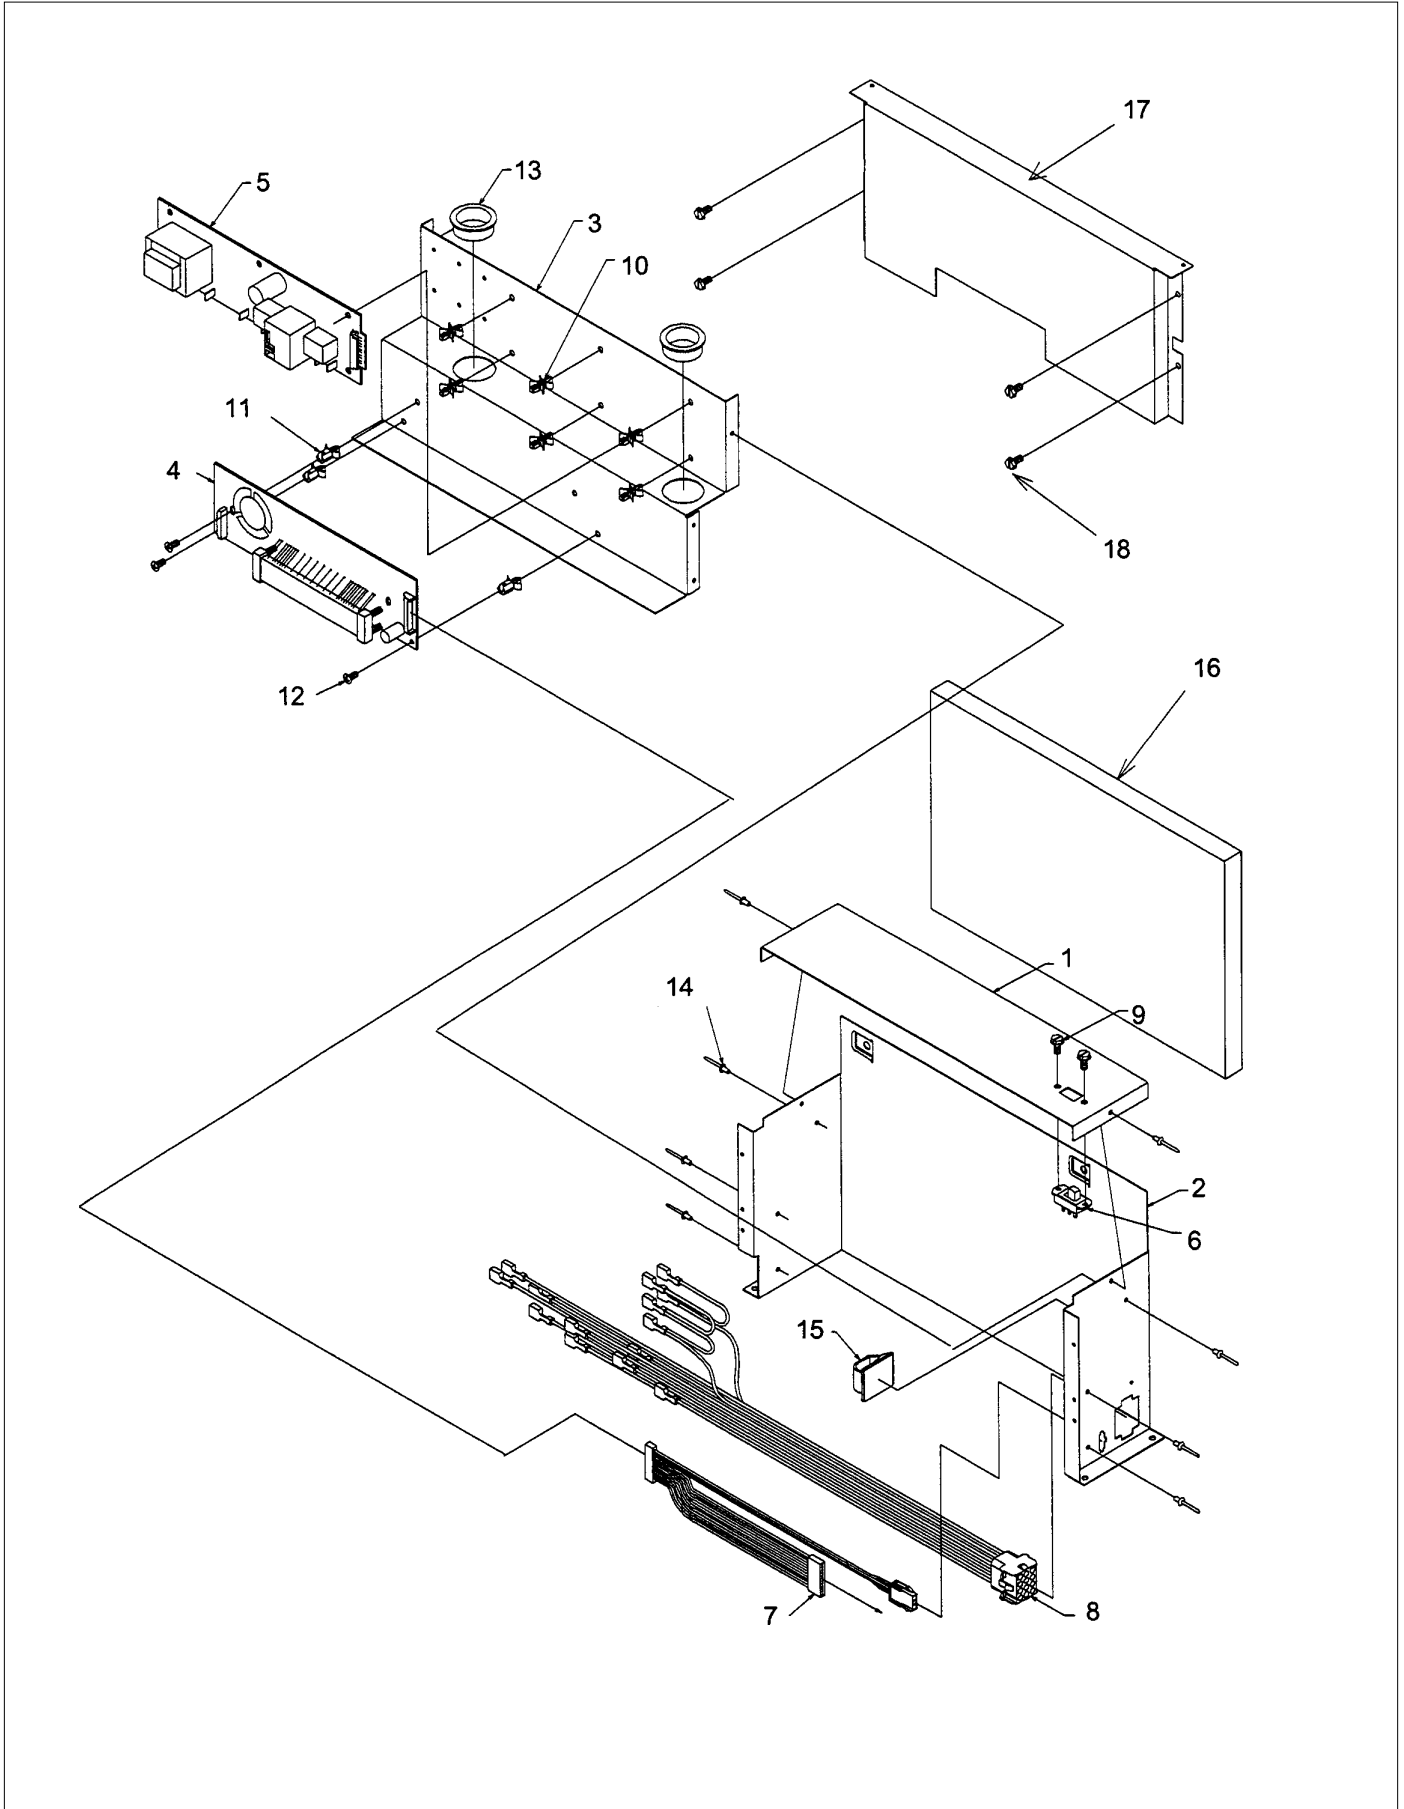

VCBB363GSERIES

CONTROL ASSY	1
DOOR ASSY	2
DRAWER	3
EVAPORATOR AREA	4
FREEZER BASKET	5
LADDERS	6
ROLLER ASSY	7
SHELVING	8
TOP HINGES	9
UPPER GRILLE	10
Appendix A:Pages Index	A
Appendix B:Parts Index	B

CONTROL ASSY

Item	Part No.	Name	Qty	Uom	NOTES
1	K2096429	SUB TO K2098657 - TOP-CONT BOX 12090801		EA	NO LONGER AVAILABLE
2	K2097709	BOX CONTROL		EA	NO LONGER AVAILABLE
3	K2096430	BRKT-PC 12090901		EA	NO LONGER AVAILABLE
4	002670-000	LOW VOLTAGE BOARD KIT W/HARNESS		EA	
Comments for Part Num. 002670-000 boltz on Apr 12, 2018 See TR-0022-SP Bulletin					
Not Shown	NOTE	BEFORE 01/22/05		EA	
Not Shown	PE070728	BOARD LOW VOLTAGE		EA	
Comments for Part Num. PE070728 bradleysapplianceservice@shaw.ca on Apr 27, 2016 COULD ALSO USE: 002670-000 LOW VOLTAGE BOARD KIT ANALOG - INCLUDES WIRE HARNESS					
Not Shown	NOTE	ON OR AFTER 01/22/05		EA	
5	005319-000	POWER CONTROL BOARD ASM 5 SERIES		EA	
Comments for Part Num. 005319-000 boltz on Apr 12, 2018 See TR-0056-SP Bulletin					
6	10544502	SWITCH-SLIDE GRN		EA	
7	PE970464	HARNESS LOW VOLT 5 SERIES		EA	
8	PE970465	HARNESS HIGH VOLT		EA	
9	M0223816	SCREW-TR		EA	NO LONGER AVAILABLE
10	M0585504	SUPPORT		EA	
11	M0585506	SUPPORT		EA	
12	PD020013	TYPE "AB" #6 X 3/8 PH PAN HD. SMS		EA	
13	A4554817	BUSHING-SNAP VA4554817		EA	