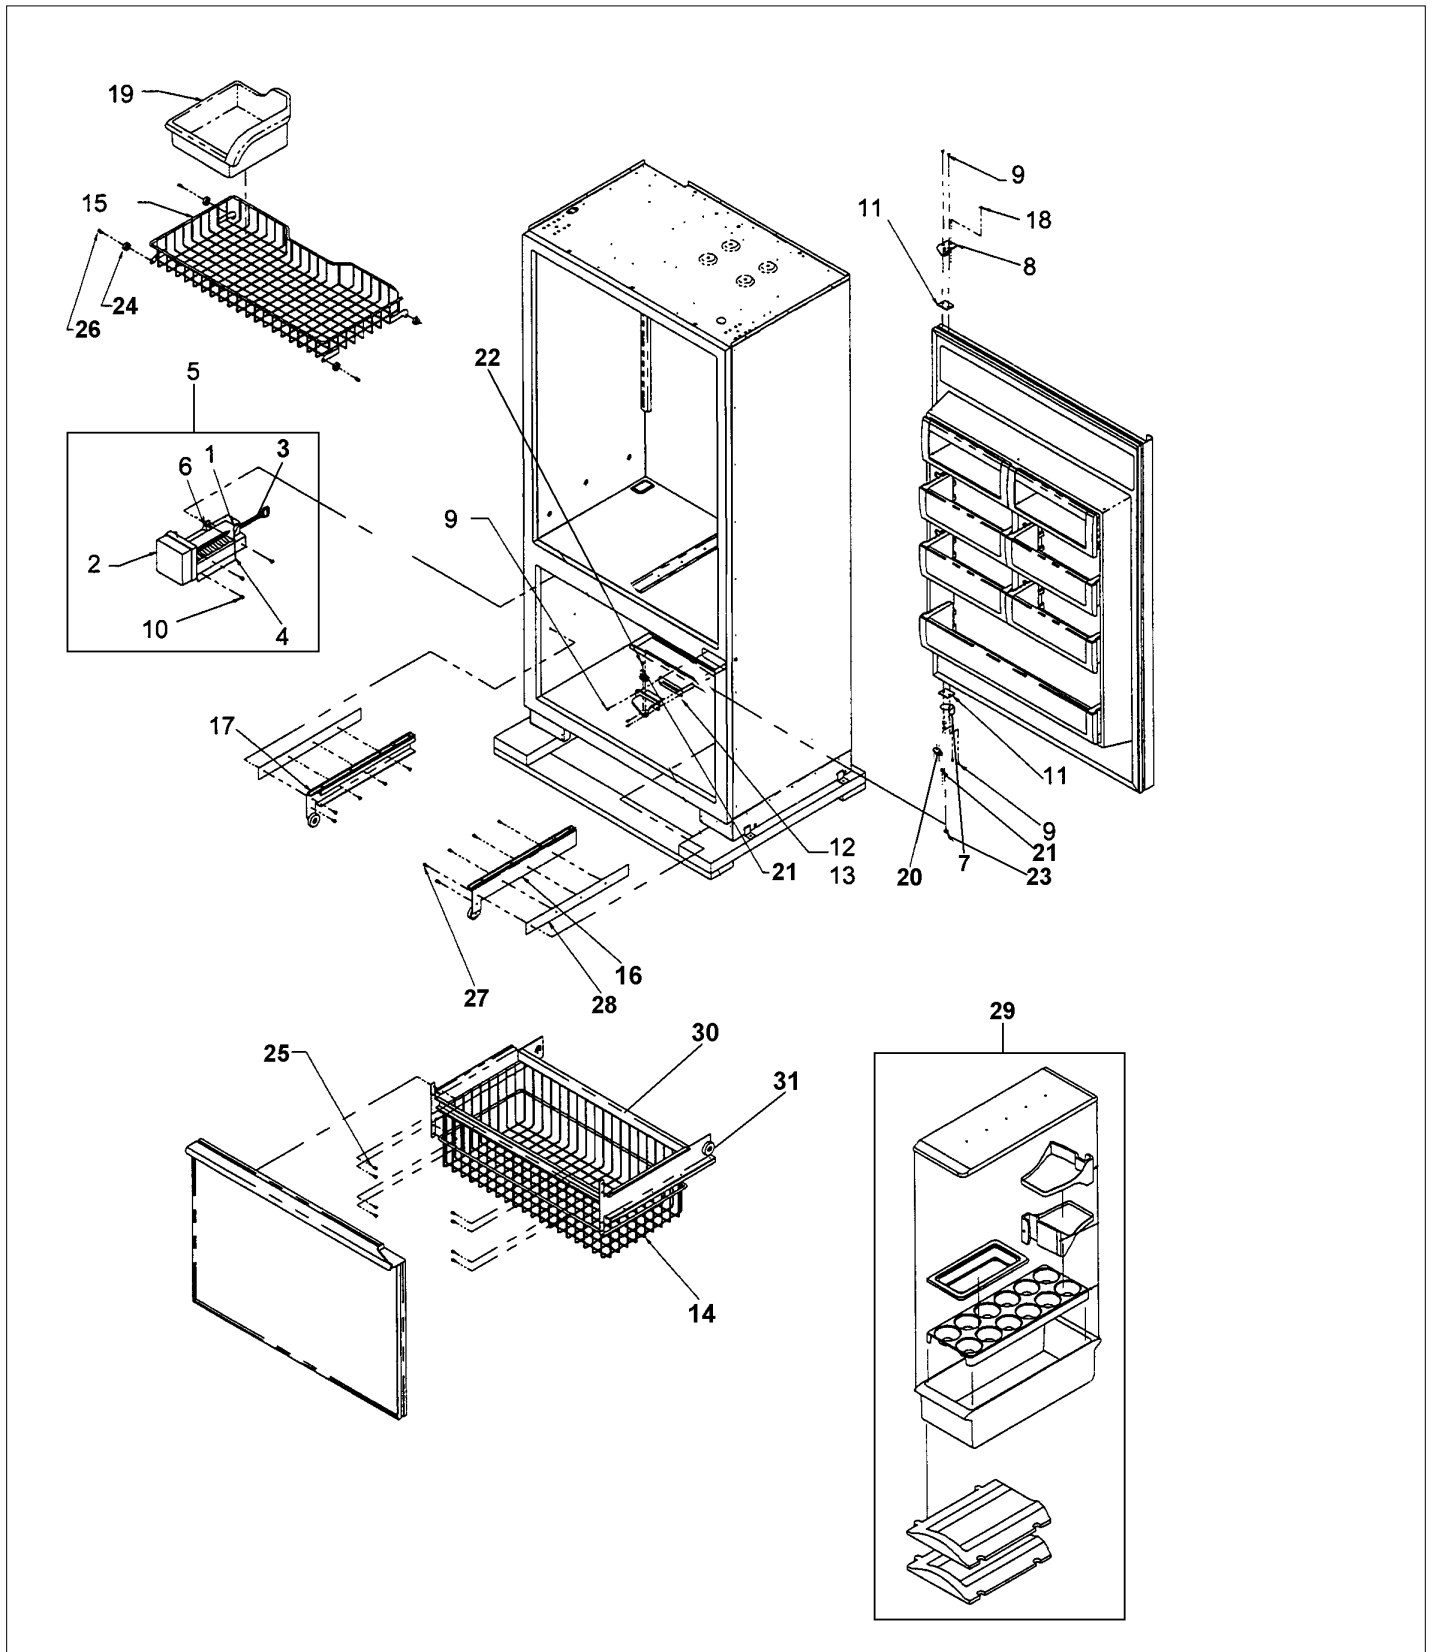

Item	Part No.	Name	Qty	Uom	NOTES
Not Shown	PC920054	RIGHT UP PIVOT PLT ASSY	1	EA	Not available online / Call for pricing and availability
9	M0226233	SUB TO PD920174 - 10 X 7/8 PHILLIPS SMA TRI LOBE SA	1	EA	
10	M0211018	SCREW-SM	1	EA	
11	M6096628	SPCR HINGE REP V12530201/V12493901	1	EA	
12	12068402	SHIM, CENTER HINGE	1	EA	Not available online / Call for pricing and availability
13	K10911852	SHIM-CENTER HINGE	1	EA	
14	G5097163	BASKET BOTTOM ASM BM 36	1	EA	
15	PM010634	BASKET TOP 36 BM FZ	1	EA	
16	G5096594	R BRACKET ASSY - RPLCS J9096618WH	1	EA	
17	G5096595	L BRACKET ASSY - RPLCS J9096619WH - NLA	1	EA	
18	40370P01	NYLON FLAT WASHER V40370P01	1	EA	
19	PK930056	PAN ICE (BM)	1	EA	
20	PC020231	CAM DOOR CLOSURE TOP WHITE	1	EA	
21	M0272803	WASHER-LOCK	1	EA	
22	M0321202	TIE-ELEC	1	EA	
23	M0202528	SCREW-MACH #	1	EA	
NI	PC920052	HINGE TAP L LW REP V12119504 (LOWER LEFT PIVOT PLATE)	1	EA	
NI	PC920050	HNGE TP RLW VCBB360RSS RE V12119503 (LOWER RIGHT PIVOT PLATE)	1	EA	
24	12088001	ROLLER-UP BSKT	1	EA	
25	023005-000	SCREW-TF	1	EA	
26	PD020189	SHSCR 12/28 AB SKT .641	1	EA	
27	PD920174	10-32 TORX HEAD SCREW	1	EA	
28	PK930042	SPACER, GLIDE, BM	1	EA	
NI	B5720304	CLIP VB5720304	1	EA	
NI	M0210443	SCREW-E SM VM0210443	1	EA	