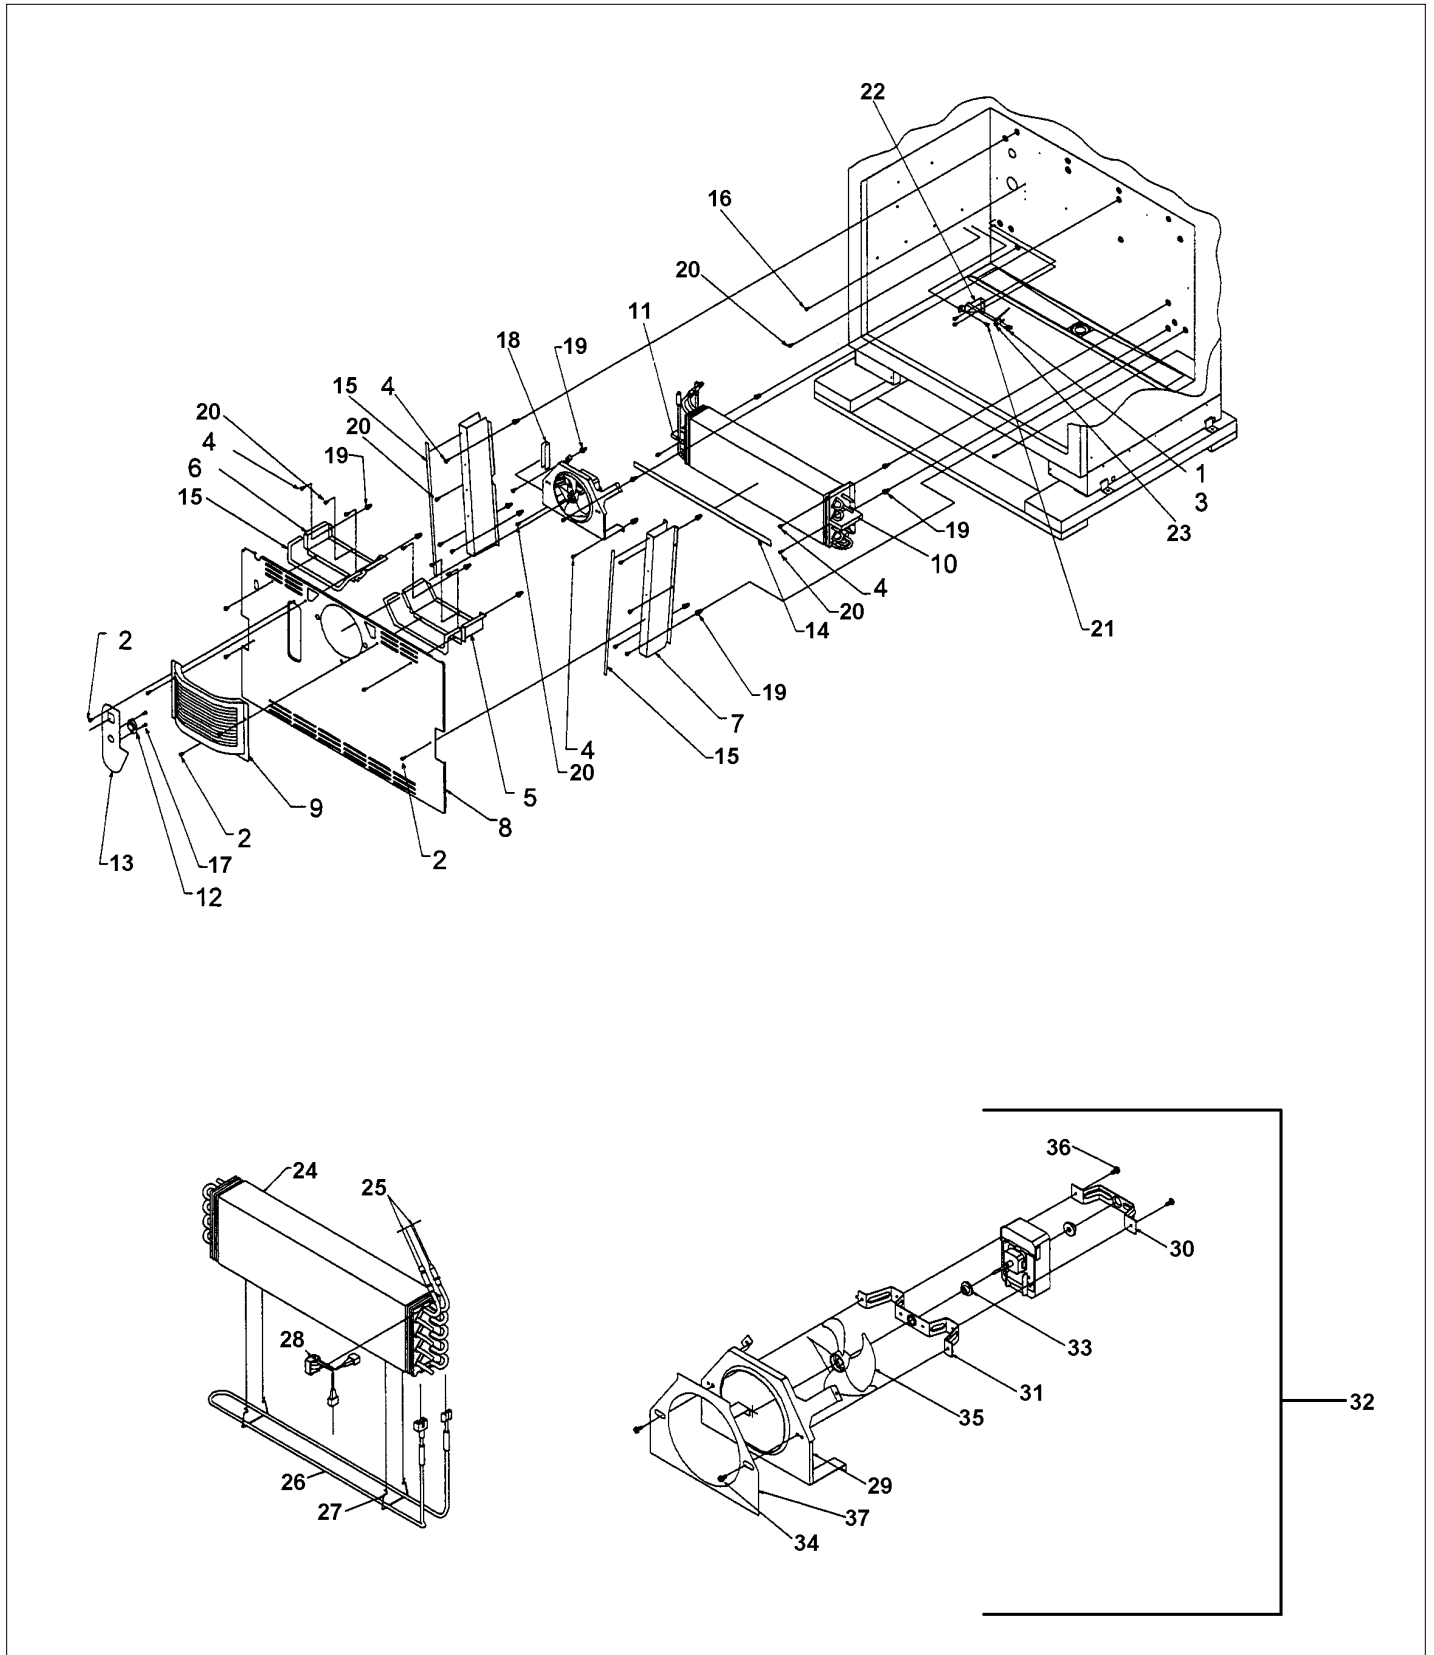

Item	Part No.	Name	Qty	Uom	NOTES
27	10428101	CLIP-EVAP HTR V10428101	1	EA	
28	058966-000	THERMOSTAT, SNAP ACTION, 55 OPEN 20 CLOSE	1	EA	
29	PM910168	SHROUD EVAP FAN BM	1	EA	
30	10656001	BRKT-MTR MT/LW V10656001	1	EA	NO LONGER AVAILABLE, Not available online / Call for pricing and availability
31	10656101	BRKT-MTR UP STEEL V1065601Q	1	EA	
32	G5096546	36" EVAP FAN ASSY - REPL 12062401	1	EA	
33	A1017202	GROMMET-FAN VA1017202	1	EA	
34	M0253543	SCREW-TF	1	EA	NO LONGER AVAILABLE, Not available online / Call for pricing and availability
35	12059901	FAN-EVAP/5.250 V12059901	1	EA	
36	M0224416	SCREW-SM	1	EA	
37	12102401	GSKT-EVAP FAN SHRD V12102401	1	EA