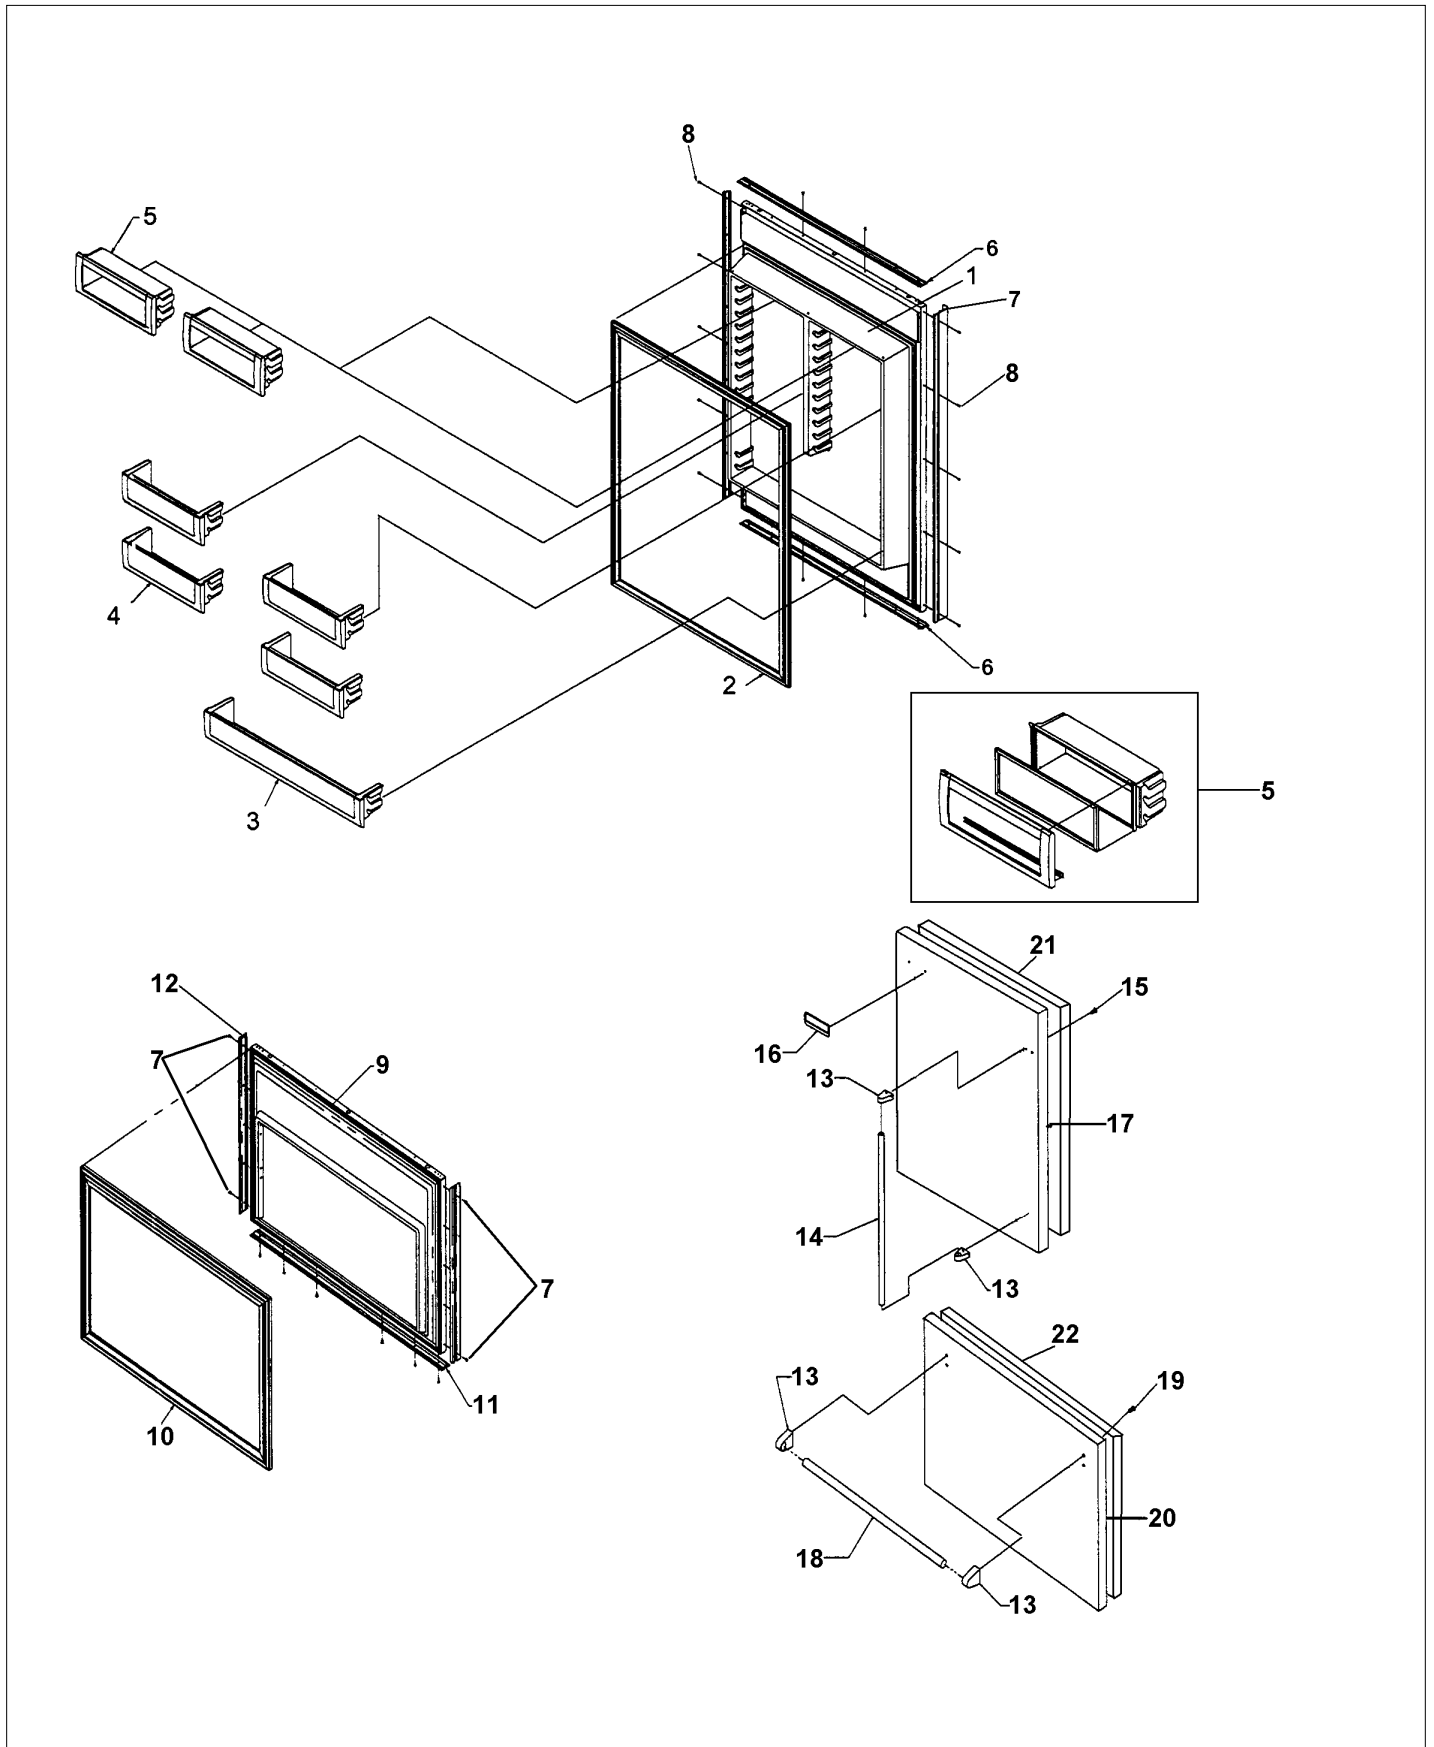

Item	Part No.	Name	Qty	Uom	NOTES
1	G5097714	Ref. Door Foam Assy.	1	EA	
2	PB070290	DOOR GASKET, 36 BM FF SIDE CHARGE	1	EA	
3	V12039701	Door Shelf Assy	1	EA	Not available online / Call for pricing and availability
4	12055401	Door Shelf Assy	1	EA	
5	V12097404	Dairy Module Asm (BM)	1	EA	
6	12493704	Trim, Ref. Door - Top & Bottom	1	EA	Not available online / Call for pricing and availability
7	12493703	Trim, Ref. Door - Side	1	EA	
8	M0210458	SCREW-SM	1	EA	
9	G3297161	FZ Door Foam Assy	1	EA	
10	PB070289	DOOR GASKET, 36 BM FZ SIDE CHARGE	1	EA	
11	12493702	Trim, Freezer Door Top & Bottom	1	EA	
12	12493701	Trim, Freezer Door - Side	1	EA	Not available online / Call for pricing and availability
13	000268-000	HANDLE ENDCAP	1	EA	
Not Shown	PE030001PVD	END CAP DOOR HANDLE *BR	1	EA	
14	PE030173	304 S.S HANDLE	1	EA	
Not Shown	PE930093PVD	HANDLE, REFRIGERATOR DOOR *BR*	1	EA	Not available online / Call for pricing and availability
15	VM0102804	HANDLE CAP SCREW	1	EA	Not available online / Call for pricing and availability
16	PE010030	LOGO	1	EA	
Not Shown	PE010031	LOGO 6" (VGRC) *BK/WH*	1	EA	NO LONGER AVAILABLE
Not Shown	PE010068	LOGO 6" (VGRC) BK/BR	1	EA	
Not Shown	PE010076	LOGO 6" (VGRC) *BR/WH*	1	EA	NO LONGER AVAILABLE
17	B2096934	RC SKIN PRO BM LS	1	EA