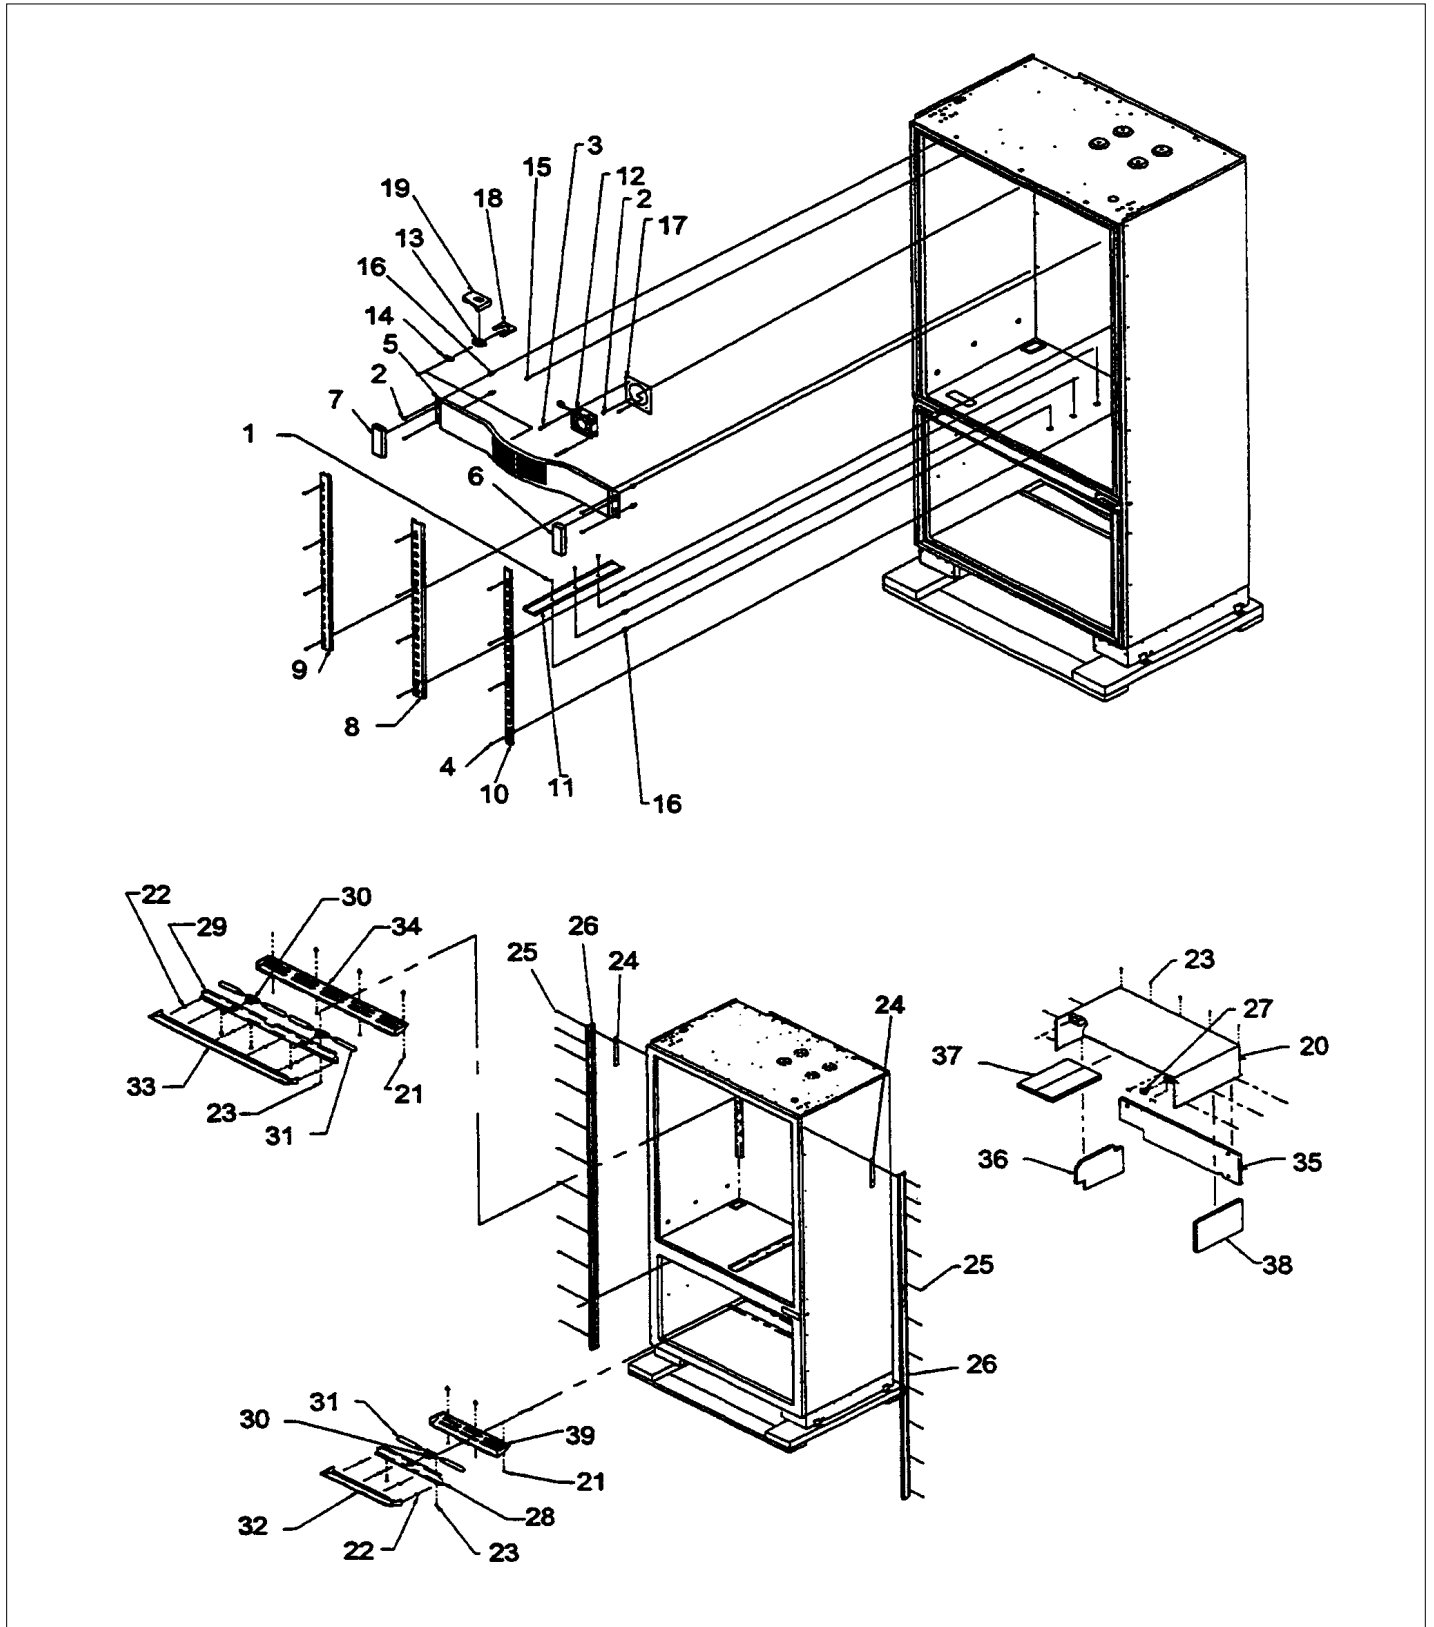

LADDERS

Item	Part No.	Name	Qty	Uom	NOTES
1	M0238616	SCREW, SMALL	1	EA	
2	M0211018	SCREW-SM	1	EA	
3	M0218137	SCREW-SM	1	EA	
4	M0234005	SCREW-TF	1	EA	
5	12067401	FAN COVER	1	EA	
6	12070201	CAP-R FAN COVER V12070201	1	EA	
7	12070202	CAP-L FAN COVER V12070202	1	EA	
8	12071501	LADDER-CTR CANT V12071501	1	EA	
9	12071601	LADDER-L SIDE CANT V12071601	1	EA	NO LONGER AVAILABLE
10	12071701	SUB TO PK020074 - LADDER-R SIDE CANT	1	EA	NO LONGER AVAILABLE
11	12118901	TRACK-DELI DRAWER	1	EA	
12	004551-000	AXIAL FAN	1	EA	
Comments for Part Num. 004551-000 gboltz@VikingRange.com on Jul 21, 2016 View service bulletin TR-0052-SP before ordering fan, if applicable order kit instead of fan					
13	C8983701	THERMISTOR	1	EA	
14	12090301	CLIP-S V12090301	1	EA	
15	M0232903	SCREW-SE	1	EA	NO LONGER AVAILABLE
16	M0581001	GROMMET-SCREW VM0581001	1	EA	
17	K2096475	FAN MOUNTING PLATE	1	EA	
18	12404901	GASKET-THERM V12404901	1	EA	
19	12406001	INSULATION, THERMAL	1	EA	Not available online / Call for pricing and availability
20	G3096601	MC COVER WELD	1	EA	NO LONGER AVAILABLE, Not available online / Call for pricing and availability
21	M0238846	SCREW-SHLDR	1	EA	
22	M0108201	CLIP-S	1	EA	NO LONGER AVAILABLE