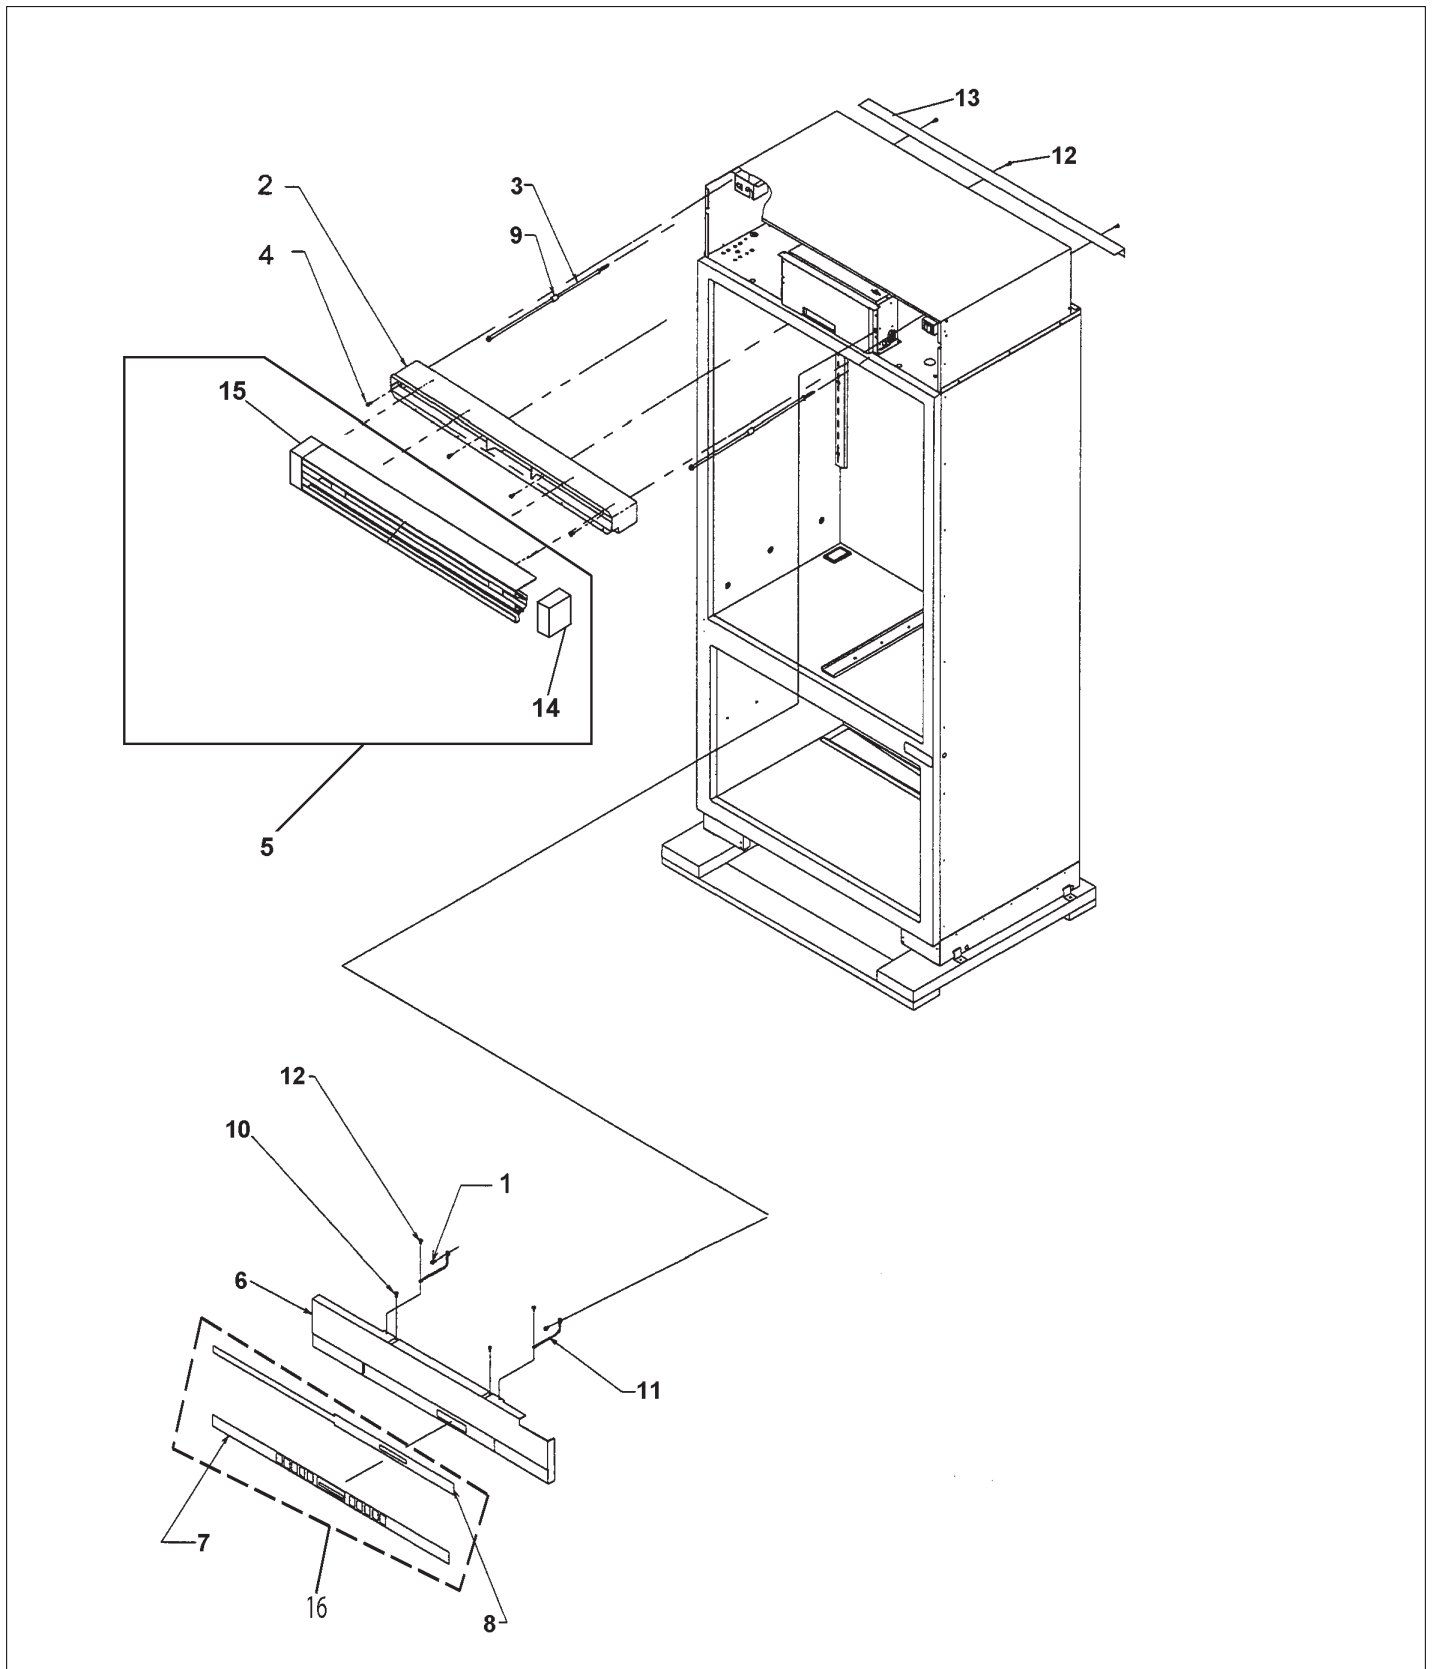

UPPER GRILLE

Item	Part No.	Name	Qty	Uom	NOTES
1	M0238846	SCREW-SHLDR		EA	
2	G9096592BK	AIR DUCT WELD ASSY		EA	
3	M0223603	SCREW-LAG		EA	
4	M0238616	SCREW, SMALL		EA	
5	G3296944	GRILLE ASSY 36 PRO BM LH R G3296626		EA	
G329694 5	G32913045	GRILLE ASM BM 36 DES R		EA	
6	PE940182	SUB TO PK030458 - COVER CONT PANEL		EA	NO LONGER AVAILABLE
Not Shown	PE940184	COVER CONT PANEL		EA	
7	N/A	Overlay, Keyboard		EA	
Not Shown	NOTE	(MUST ORDER ITEM 16)		EA	
8	N/A	Switch, Keyboard		EA	
Not Shown	NOTE	(MUST ORDER ITEM 16)		EA	
9	12349301	BEARING-SLEEVE V12349301		EA	
10	M0224128	SCREW-SM		EA	
11	12064001	SUPP-CONT PANEL		EA	
12	A4539601	DAMPER-TUBING .8		EA	Not available online / Call for pricing and availability
13	K2096588	SHIELD POWER CORD 12180502		EA	NO LONGER AVAILABLE
14	B2096964	ENDCAP PRO RH		EA	
Not Shown	B2096966	ENDCAP PRO RH HINGE		EA	
15	B2096965	ENDCAP PRO LH HINGE		EA	
Not Shown	B2096963	ENDCAP PRO LH		EA	
16	PE950174	OVERLAY SWITCH BTM 36		EA