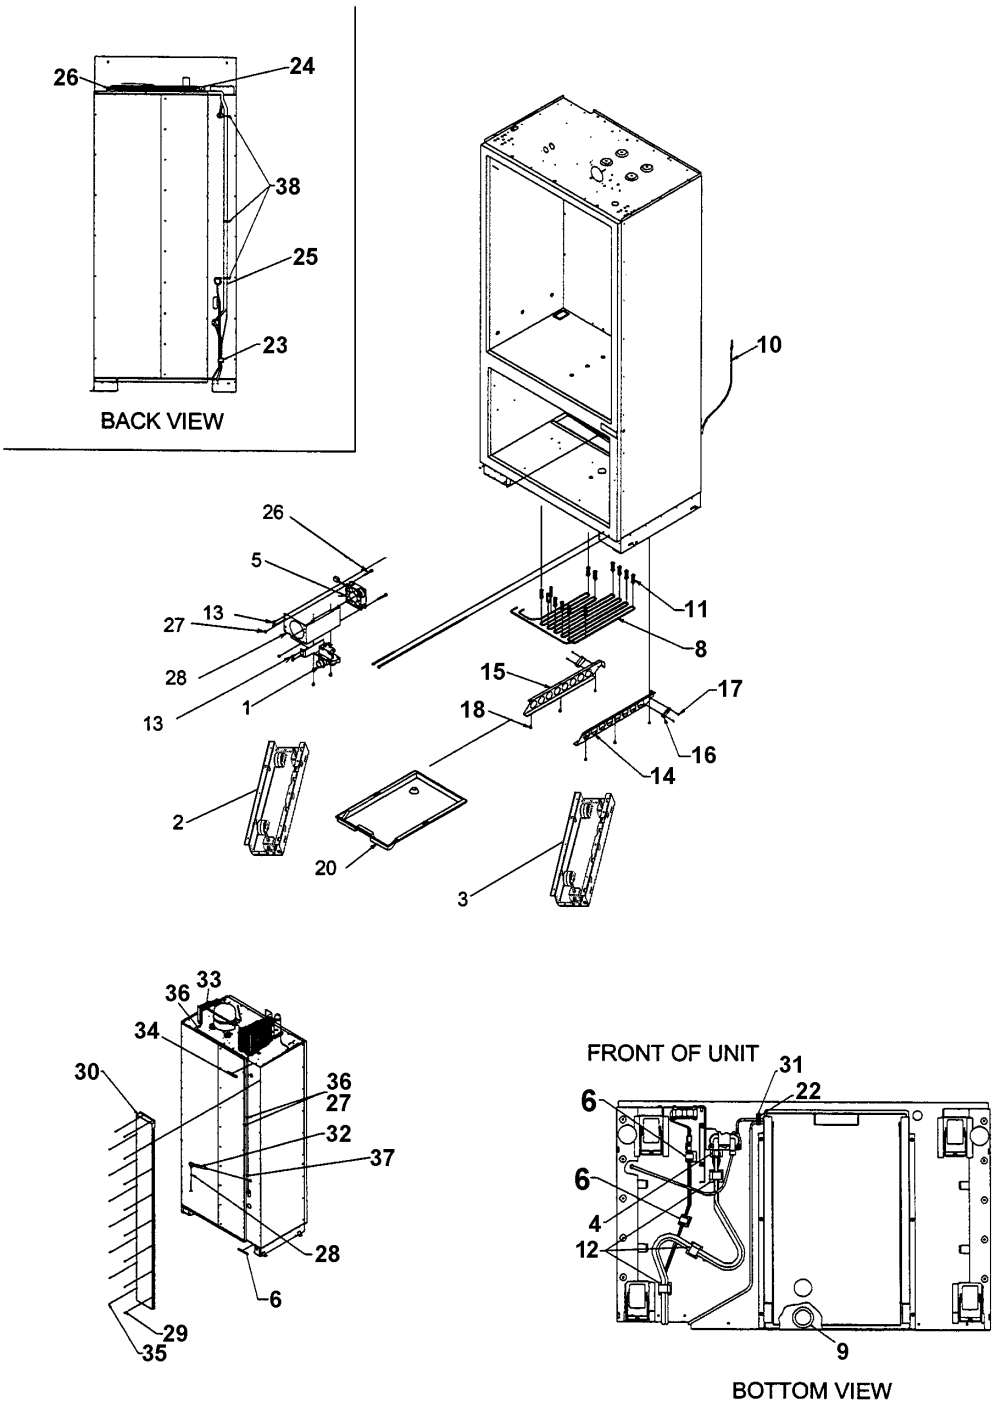

Item	Part No.	Name	Qty	Uom	NOTES
21	K2096590	BRACKET, DC FAN	1	EA	
22	A4554806	BUSHING-SNAP VA4554806	1	EA	
23	12405601	HARNESS-CABINET V12405601	1	EA	NO LONGER AVAILABLE
Not Shown	12405602	HARNESS-CABINET V12405602	1	EA	NO LONGER AVAILABLE
24	10916507	CORD-POWER 5 SERIES	1	EA	
25	M0104102	CLIP-CORD RED	1	EA	
26	M0211018	SCREW-SM	1	EA	
27	M0211018	SCREW-SM	1	EA	
28	12115101	CLAMP-TUBE V12115101	1	EA	
29	M0238616	SCREW, SMALL	1	EA	
30	K2096444	COVER-HT EXCHANGE 12187701	1	EA	
31	M0102303	Clamp, Tube	1	EA	
32	009216-000	FILL TUBE BM	1	EA	
33	PB970188	INSULATION TUBING 45.000 5 SERIES	1	EA	
34	A3189370	GASKET-FOAM VA3189370	1	EA	
35	A4539601	DAMPER-TUBING .8	1	EA	Not available online / Call for pricing and availability
36	M0102303	Clamp, Tube	1	EA	
37	M0102804	CLAMP-TUBE VM0102804	1	EA	
Not Shown	A3223101	INSERT-TUBE VA3223101	1	EA	
38	M0322202	TIE-WIRE	1	EA